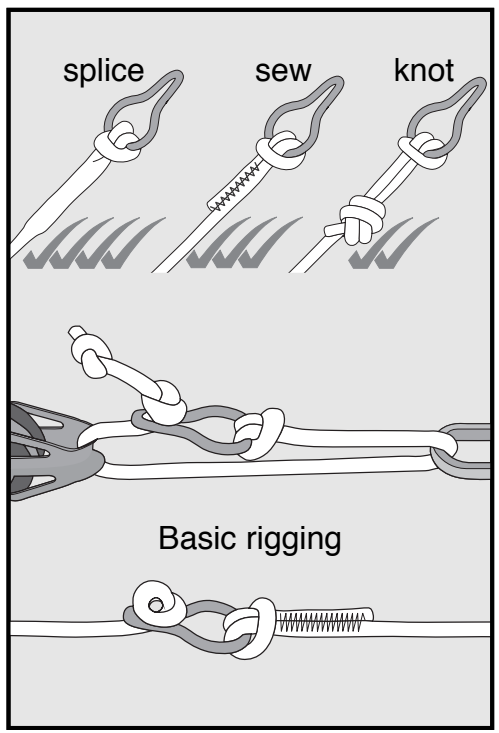

Clamcleat®
Rope cleats

CL5001
Q-LOK

www.Q-lok.co.uk

35-40mm
 $1\frac{3}{8}$ - $1\frac{9}{16}$ " minimum 40mm
 $1\frac{9}{16}$ "

Sew

45-50mm
 $1\frac{3}{4}$ -2"

Knot

Splice