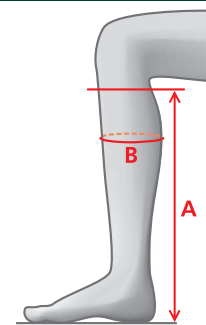

MEASUREMENTS – XCELLSIOR LEGGINGS

Size	A	B
S	40	32-36
S/W	38	35-39
M	42	33-37
M/W	40	36-40
L	44	34-38
L/W	42	37-41
M/L	46	32-36
L/L	47	33-37

SIZE CHARTS - FOOTWEAR JR

MEASUREMENTS – FIRENZE YOUNG HIGH RIDER

Regular – Regular (Double Size)

Size	A	B
35/36	38	29-30
36/37	40	30-31
37/38	42	31-32
38/39	42	32-33
39/40	43	33-34

MEASUREMENTS – RICHMOND YOUNG HIGH RIDER

Regular – Regular

Size	A	B
35	36	27-28
36	38	29-30
37	39	30-31
38	40	32-33
39	42	33-34

MEASUREMENTS – RIMROCK HIGH RIDER JR

Regular – Regular

Size	A	B
32	32	26-31
33	33	27-32
34	34	28-33
35	35	29-34
36	36	30-35
37	38	31-36
38	40	32-37
39	40	33-38

MEASUREMENTS – RIMFROST RIDER II Jr

Junior

Size	A	B
32	31	29-31
33	32	30-32
34	33	30-32
35	34	31-33
36	35	32-34
37	36	33-35
38	37	34-36
39	37	35-37

SIZE CHARTS - FOOTWEAR JR

MEASUREMENTS – VENICE YOUNG HIGH RIDER

Regular – Regular (Double Size)

Size	A	B
35/36	38	29-30
36/37	40	30-31
37/38	42	31-32
38/39	42	32-33
39/40	43	33-34

SIZE CHARTS - LEGGINGS JR