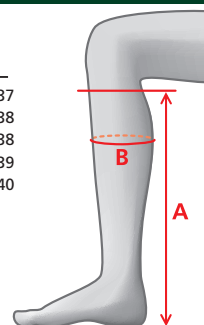

MEASUREMENTS – FIRENZE HIGH RIDER

Regular – Regular

Size	A	B
36	42	32-34
37	44	34-36
38	45	35-37
39	46	36-38
40	46	37-39
41	46	38-40
42	47	39-41
43	47	40-42

Mens version

42	47	36-38
43	47	37-39
44	47	38-40
45	48	39-41
46	48	40-42

Regular – Plus

Size	A	B
37	44	36-38
38	45	37-39
39	46	38-40
40	46	39-41
41	46	40-42
42	47	41-43

Regular – Narrow

Size	A	B
36	45	31-34
37	46	32-35
38	46	32-35
39	47	33-36
40	48	34-37
41	49	35-38

Short – Regular

Size	A	B
37	41	35-37
38	42	36-38
39	43	36-38
40	43	37-39
41	43	38-40

MEASUREMENTS – FOREST HIGHLANDER

Regular

Size	A	B
36	41	33-36
37	42	34-37
38	43	35-38
39	43	36-39
40	44	37-40
41	44	38-41
42	45	39-42

Regular – Wide

Size	A	B
36	41	37-40
37	42	38-41
38	43	39-42
39	43	40-43
40	44	41-44
41	44	42-45
42	45	43-46

MEASUREMENTS – INTERCEPTOR HIGH RIDER

Regular – Regular

Size	A	B
36	45	32-35
37	47	34-37
38	48	35-38
39	49	36-39
40	49	37-40
41	49	38-41
42	50	39-42