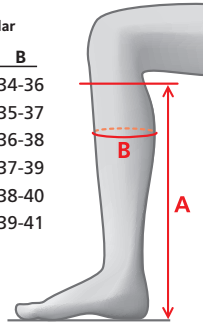

MEASUREMENTS – NORDIC LIGHT HIGH RIDER

Regular - Regular			Regular - Plus			Short - Regular		
Size	A	B	Size	A	B	Size	A	B
36	42	32-34	37	44	36-38	37	41	35-37
37	44	34-36	38	45	37-39	38	42	36-38
38	45	35-37	39	46	38-40	39	43	36-38
39	46	36-38	40	46	39-41	40	43	37-39
40	46	37-39	41	46	40-42	41	43	38-40
41	46	38-40	42	47	41-43			
42	47	39-41						
43	47	40-42						

MEASUREMENTS – REGENCY HIGH RIDER

Regular - Regular			Regular - Wide		
Size	A	B	Size	A	B
36	42	32-34	37	44	40-42
37	44	34-36	38	45	41-43
38	45	35-37	39	45	41-43
39	46	36-38	40	46	42-44
40	46	37-39	41	46	42-44
41	46	38-40			
42	47	39-41			
43	47	40-42			

MEASUREMENTS – RICHMOND HIGH RIDER Men's

Regular - Regular			Long - Regular			Long - Wide		
Size	A	B	Size	A	B	Size	A	B
42	46	37-39	42	48	36-38	42	47	40-42
43	47	37-39	43	49	36-38	43	48	40-42
44	47	38-40	44	49	37-39	44	49	41-43
45	48	39-41	45	50	38-40	45	50	42-44
46	48	40-42	46	50	39-41	46	50	43-45

SIZE CHARTS - FOOTWEAR

MEASUREMENTS – RICHMOND HIGH RIDER Women's Tall Boot

Regular – Regular			Regular – Plus			Short – Regular			Regular – Wide			Long – Regular		
Size	A	B	Size	A	B	Size	A	B	Size	A	B	Size	A	B
36	42	32-34	37	44	36-38	37	41	35-37	37	44	40-42	38	47	34-36
37	44	34-36	38	45	37-39	38	42	36-38	38	45	41-43	39	48	35-37
38	45	35-37	39	46	38-40	39	43	36-38	39	45	41-43	40	48	36-38
39	46	36-38	40	46	39-41	40	43	37-39	40	46	42-44	41	49	37-39
40	46	37-39	41	46	40-42	41	43	38-40	41	46	42-44	42	49	38-40
41	46	38-40	42	47	41-43							43	50	39-41
42	47	39-41												
43	47	40-42												