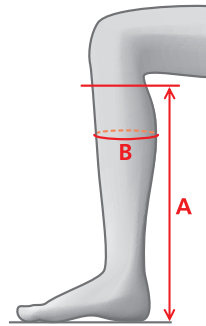

Size	A	B
36	41	37-40
37	42	38-41
38	43	39-42
39	43	40-43
40	44	41-44
41	44	42-45
42	45	43-46

MEASUREMENTS – INTERCEPTOR HIGH RIDER

Regular – Regular

Size	A	B
36	45	32-35
37	47	34-37
38	48	35-38
39	49	36-39
40	49	37-40
41	49	38-41
42	50	39-42

Regular – Plus

Size	A	B
37	47	36-39
38	48	37-40
39	49	38-41
40	49	39-42
41	49	40-43
42	50	40-43

Regular – Narrow

Size	A	B
36	45	31-34
37	46	32-35
38	46	32-35
39	47	33-36
40	48	34-37
41	49	35-38

SIZE CHARTS - FOOTWEAR

MEASUREMENTS – MOUNTAIN HIGH RIDER III

Regular - Regular			Regular - Wide		
Size	A	B	Size	A	B
34	34	33-35	36	42	38-40
35	36	34-36	37	43	39-41
36	42	35-37	38	44	40-42
37	43	36-38	39	45	40-42
38	44	37-39	40	45	40-42
39	45	37-39	41	45	41-43
40	45	37-39	42	46	42-44
41	45	38-40	43	47	43-45
42	46	39-41	44	47	43-45
43	47	40-42	45	48	44-46
44	47	40-42	46	48	44-46
45	48	41-43			
46	48	41-43			

MEASUREMENTS – NORDIC LIGHT HIGH RIDER

Regular - Regular			Regular - Plus			Short - Regular		
Size	A	B	Size	A	B	Size	A	B
36	42	32-34	37	44	36-38	37	41	35-37
37	44	34-36	38	45	37-39	38	42	36-38
38	45	35-37	39	46	38-40	39	43	36-38
39	46	36-38	40	46	39-41	40	43	37-39
40	46	37-39	41	46	40-42	41	43	38-40
41	46	38-40	42	47	41-43			
42	47	39-41						
43	47	40-42						