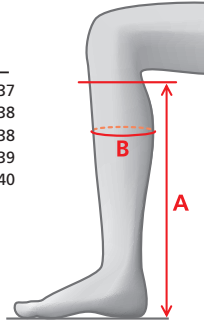

Size	A	B
39	43	33-36
40	44	34-37
41	44	35-38

Short - Extra Narrow

Size	A	B
36	41	30-33
37	42	31-34
38	44	31-34
39	45	32-35

Mens version

43	49	35-38
44	49	36-39
45	50	37-40
46	51	38-41

MEASUREMENTS – VENICE HIGH RIDER

Regular – Regular

Size	A	B
36	42	32-34
37	44	34-36
38	45	35-37
39	46	36-38
40	46	37-39
41	46	38-40
42	47	39-41
43	47	40-42

Regular – Plus

Size	A	B
37	44	36-38
38	45	37-39
39	46	38-40
40	46	39-41
41	46	40-42
42	47	41-43

Regular – Narrow

Size	A	B
36	45	31-34
37	46	32-35
38	46	32-35
39	47	33-36
40	48	34-37
41	49	35-38

Short – Regular

Size	A	B
37	41	35-37
38	42	36-38
39	43	36-38
40	43	37-39
41	43	38-40

Regular – Wide

Size	A	B
37	44	39-41
38	45	40-42
39	45	40-42
40	46	41-43
41	46	41-43

Mens version

42	47	36-38
43	47	37-39
44	47	38-40
45	48	39-41
46	48	40-42

MEASUREMENTS – VICTORIA HIGH RIDER

Regular – Regular

Size	A	B
36	43	32-34
37	45	34-36
38	46	35-37
39	47	36-38
40	47	37-39
41	47	38-40
42	48	39-41
43	48	40-42