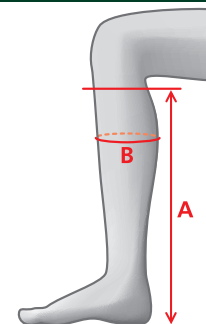

MEASUREMENTS – RICHMOND HIGH RIDER Men's

Regular - Regular			Long - Regular			Long - Wide		
Size	A	B	Size	A	B	Size	A	B
42	46	37-39	42	48	36-38	42	47	40-42
43	47	37-39	43	49	36-38	43	48	40-42
44	47	38-40	44	49	37-39	44	49	41-43
45	48	39-41	45	50	38-40	45	50	42-44
46	48	40-42	46	50	39-41	46	50	43-45