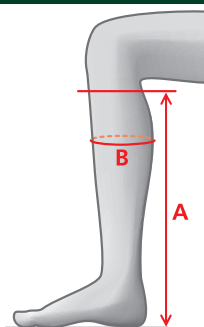

Regular – Plus

Size	A	B
37	44	36-38
38	45	37-39
39	46	38-40
40	46	39-41
41	46	40-42
42	47	41-43

Regular – Narrow

Size	A	B
36	45	31-34
37	46	32-35
38	46	32-35
39	47	33-36
40	48	34-37
41	49	35-38

Short – Regular

Size	A	B
37	41	35-37
38	42	36-38
39	43	36-38
40	43	37-39
41	43	38-40

MEASUREMENTS – FOREST HIGHLANDER

Regular

Size	A	B
36	41	33-36
37	42	34-37
38	43	35-38
39	43	36-39
40	44	37-40
41	44	38-41
42	45	39-42

Regular – Wide

Size	A	B
36	41	37-40
37	42	38-41
38	43	39-42
39	43	40-43
40	44	41-44
41	44	42-45
42	45	43-46

MEASUREMENTS – INTERCEPTOR HIGH RIDER

Regular – Regular

Size	A	B
36	45	32-35
37	47	34-37
38	48	35-38
39	49	36-39
40	49	37-40
41	49	38-41
42	50	39-42