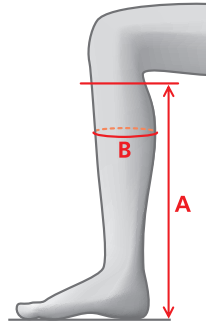

MEASUREMENTS – EXCELLENCE LEGGINGS

Size	A	B
S	40	34-36
S/W	38	38-40
M	42	35-37
M/W	40	39-41
L	44	36-38
L/W	42	40-42
M/L	45	34-36
L/L	47	35-37

MEASUREMENTS – INSIGNIA LEGGINGS

Size	A	B
S	40	34-37
S/W	38	37-40
M	42	35-38
M/W	40	38-41
L	44	36-39
L/W	42	39-42
M/L	46	33-36
L/L	47	34-37

MEASUREMENTS – SOFT RIDER LEGGINGS

Size	A	B
XXS	35	30-35
XS	36	32-37
S	37	34-39
S/W	37	37-42
M	39	35-40
L	40	37-42
XL	42	38-43
XXL	43	40-45

SIZE CHARTS - LEGGINGS

MEASUREMENTS – XENITH LEGGINGS

Size	A	B
S	40	34-37
S/W	38	38-41
M	42	35-38
M/W	40	39-42
L	44	36-39
L/W	42	40-43
M/L	45	34-37
L/L	47	35-38

MEASUREMENTS – XCELLSIOR LEGGINGS

Size	A	B
S	40	32-36
S/W	38	35-39
M	42	33-37
M/W	40	36-40
L	44	34-38
L/W	42	37-41
M/L	46	32-36
L/L	47	33-37

SIZE CHARTS - FOOTWEAR JR

MEASUREMENTS – FIRENZE YOUNG HIGH RIDER

Regular – Regular (Double Size)

Size	A	B
35/36	38	29-30
36/37	40	30-31
37/38	42	31-32
38/39	42	32-33
39/40	43	33-34

MEASUREMENTS – RICHMOND YOUNG HIGH RIDER

Regular – Regular

Size	A	B
35	36	27-28
36	38	29-30
37	39	30-31
38	40	32-33
39	42	33-34