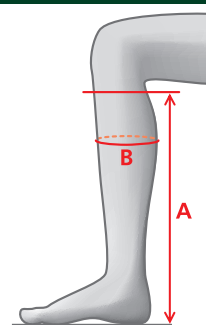

MEASUREMENTS – XCELLSIOR LEGGINGS

Size	A	B
S	40	32-36
S/W	38	35-39
M	42	33-37
M/W	40	36-40
L	44	34-38
L/W	42	37-41
M/L	46	32-36
L/L	47	33-37

SIZE CHARTS - FOOTWEAR JR

MEASUREMENTS – FIRENZE YOUNG HIGH RIDER

MEASUREMENTS – RIMROCK HIGH RIDER JR

Regular – Regular

Size	A	B
32	32	26-31
33	33	27-32
34	34	28-33
35	35	29-34
36	36	30-35
37	38	31-36
38	40	32-37
39	40	33-38

MEASUREMENTS – RIMFROST RIDER II Jr

Junior

Size	A	B
32	31	29-31
33	32	30-32
34	33	30-32
35	34	31-33
36	35	32-34
37	36	33-35
38	37	34-36
39	37	35-37

SIZE CHARTS - FOOTWEAR JR

MEASUREMENTS – VENICE YOUNG HIGH RIDER

Regular – Regular (Double Size)

Size	A	B
35/36	38	29-30
36/37	40	30-31
37/38	42	31-32
38/39	42	32-33
39/40	43	33-34

SIZE CHARTS - LEGGINGS JR

MEASUREMENTS – SOFT RIDER LEGGINGS JR

Size	A	B
JS (8 yrs)	29	24-28
JM (10 yrs)	31	25-29
JL (12 yrs)	33	26-30
JXL (14 yrs)	35	28-32

MEASUREMENTS – YOUNGSTER LEGGINGS JR

Size	A	B
JXS (6 yrs)	28	24-25
JS (8 yrs)	30	26-27
JM (10 yrs)	34	30-31
JL (12 yrs)	36	32-33
JXL (14 yrs)	38	34-35