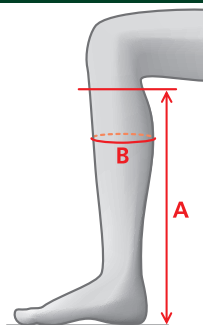

SIZE CHARTS - FOOTWEAR

MEASUREMENTS – RICHMOND HIGH RIDER Women's Tall Boot

Regular – Regular			Regular – Plus			Short – Regular			Regular – Wide			Long – Regular		
Size	A	B	Size	A	B	Size	A	B	Size	A	B	Size	A	B
36	42	32-34	37	44	36-38	37	41	35-37	37	44	40-42	38	47	34-36
37	44	34-36	38	45	37-39	38	42	36-38	38	45	41-43	39	48	35-37
38	45	35-37	39	46	38-40	39	43	36-38	39	45	41-43	40	48	36-38
39	46	36-38	40	46	39-41	40	43	37-39	40	46	42-44	41	49	37-39
40	46	37-39	41	46	40-42	41	43	38-40	41	46	42-44	42	49	38-40
41	46	38-40	42	47	41-43							43	50	39-41
42	47	39-41												
43	47	40-42												

MEASUREMENTS – RIMFROST HIGH RIDER II

Regular - Regular			Regular – Wide		
Size	A	B	Size	A	B
36	39	35-37	36	39	38-40
37	40	36-38	37	40	39-41
38	41	37-39	38	41	40-42
39	42	37-39	39	42	40-42
40	42	37-39	40	42	40-42
41	42	38-40	41	42	41-43
42	43	39-41	42	43	42-44
43	44	40-42	43	44	43-45
44	45	40-42	44	45	43-45
45	46	41-43	45	46	44-46
46	46	41-43	46	46	44-46

MEASUREMENTS – RIMROCK HIGH RIDER

Regular - Regular			Regular – Wide		
Size	A	B	Size	A	B
36	42	34-39	36	42	40-45
37	44	35-40	37	44	41-46
38	45	36-41	38	45	42-47
39	46	37-42	39	46	43-48
40	46	38-43	40	46	44-49
41	46	39-44	41	46	45-50
42	47	40-45	42	47	46-51
43	48	41-46			

MEASUREMENTS – SNOWY RIVER

Regular – Regular			Regular – Wide		
Size	A	B	Size	A	B
36	42	32-35	37	44	38-41
37	44	34-37	38	45	39-42
38	45	35-38	39	46	40-43
39	46	36-39	40	46	41-44
40	46	37-40	41	46	42-45
41	46	38-41	42	47	43-46
42	47	39-42			
43	47	40-43