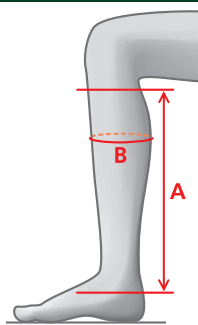

Size	A	B
37	41	35-37
38	42	36-38
39	43	36-38
40	43	37-39
41	43	38-40

SIZE CHARTS - LEGGINGS

MEASUREMENTS – CARBON LEGGINGS

Size	A	B
S	40	34-36
S/W	38	38-40
M	42	35-37
M/W	40	39-41
L	44	36-38
L/W	42	40-42
M/L	45	34-36
L/L	47	35-37

MEASUREMENTS – EXCELLENCE LEGGINGS

Size	A	B
S	40	34-36
S/W	38	38-40
M	42	35-37
M/W	40	39-41
L	44	36-38
L/W	42	40-42
M/L	45	34-36
L/L	47	35-37

MEASUREMENTS – INSIGNIA LEGGINGS

Size	A	B
S	40	34-37
S/W	38	37-40
M	42	35-38
M/W	40	38-41
L	44	36-39
L/W	42	39-42
M/L	46	33-36
L/L	47	34-37

MEASUREMENTS – SOFT RIDER LEGGINGS

Size	A	B
XXS	35	30-35
XS	36	32-37
S	37	34-39
S/W	37	37-42
M	39	35-40
L	40	37-42
XL	42	38-43
XXL	43	40-45

SIZE CHARTS - LEGGINGS

MEASUREMENTS – XENITH LEGGINGS

Size	A	B
S	40	34-37
S/W	38	38-41
M	42	35-38
M/W	40	39-42
L	44	36-39
L/W	42	40-43
M/L	45	34-37
L/L	47	35-38

MEASUREMENTS – XCELLSIOR LEGGINGS

Size	A	B
S	40	32-36
S/W	38	35-39
M	42	33-37
M/W	40	36-40
L	44	34-38
L/W	42	37-41
M/L	46	32-36
L/L	47	33-37

SIZE CHARTS - FOOTWEAR JR

MEASUREMENTS – FIRENZE YOUNG HIGH RIDER