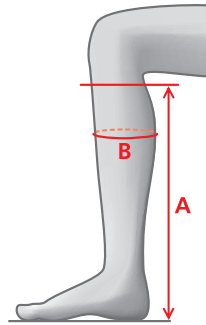

MEASUREMENTS – SOFT RIDER LEGGINGS

Size	A	B
XXS	35	30-35
XS	36	32-37
S	37	34-39
S/W	37	37-42
M	39	35-40
L	40	37-42
XL	42	38-43
XXL	43	40-45

SIZE CHARTS - LEGGINGS

MEASUREMENTS – XENITH LEGGINGS

Size	A	B
S	40	34-37
S/W	38	38-41
M	42	35-38
M/W	40	39-42
L	44	36-39
L/W	42	40-43
M/L	45	34-37
L/L	47	35-38

MEASUREMENTS – XCELLSIOR LEGGINGS

Size	A	B
S	40	32-36
S/W	38	35-39
M	42	33-37
M/W	40	36-40
L	44	34-38
L/W	42	37-41
M/L	46	32-36
L/L	47	33-37

SIZE CHARTS - FOOTWEAR JR

MEASUREMENTS – FIRENZE YOUNG HIGH RIDER

Regular – Regular (Double Size)

Size	A	B
35/36	38	29-30
36/37	40	30-31
37/38	42	31-32
38/39	42	32-33
39/40	43	33-34

MEASUREMENTS – RICHMOND YOUNG HIGH RIDER

Regular – Regular

Size	A	B
35	36	27-28
36	38	29-30
37	39	30-31
38	40	32-33
39	42	33-34

MEASUREMENTS – RIMROCK HIGH RIDER JR

Regular – Regular

Size	A	B
32	32	26-31
33	33	27-32
34	34	28-33
35	35	29-34
36	36	30-35
37	38	31-36
38	40	32-37
39	40	33-38

MEASUREMENTS – RIMFROST RIDER II Jr

Junior

Size	A	B
32	31	29-31
33	32	30-32
34	33	30-32
35	34	31-33
36	35	32-34
37	36	33-35
38	37	34-36
39	37	35-37