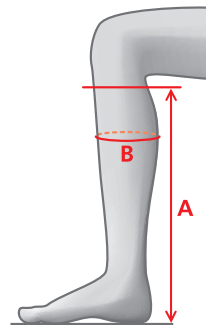

SIZE CHARTS - FOOTWEAR

MEASUREMENTS – MOUNTAIN HIGH RIDER III

Regular - Regular			Regular - Wide		
Size	A	B	Size	A	B
34	34	33-35	36	42	38-40
35	36	34-36	37	43	39-41
36	42	35-37	38	44	40-42
37	43	36-38	39	45	40-42
38	44	37-39	40	45	40-42
39	45	37-39	41	45	41-43
40	45	37-39	42	46	42-44
41	45	38-40	43	47	43-45
42	46	39-41	44	47	43-45
43	47	40-42	45	48	44-46
44	47	40-42	46	48	44-46
45	48	41-43			
46	48	41-43			

MEASUREMENTS – NORDIC LIGHT HIGH RIDER

Regular - Regular			Regular - Plus			Short - Regular		
Size	A	B	Size	A	B	Size	A	B
36	42	32-34	37	44	36-38	37	41	35-37
37	44	34-36	38	45	37-39	38	42	36-38
38	45	35-37	39	46	38-40	39	43	36-38
39	46	36-38	40	46	39-41	40	43	37-39
40	46	37-39	41	46	40-42	41	43	38-40
41	46	38-40	42	47	41-43			
42	47	39-41						
43	47	40-42						

MEASUREMENTS – REGENCY HIGH RIDER

Regular - Regular			Regular - Wide		
Size	A	B	Size	A	B
36	42	32-34	37	44	40-42
37	44	34-36	38	45	41-43
38	45	35-37	39	45	41-43
39	46	36-38	40	46	42-44
40	46	37-39	41	46	42-44
41	46	38-40			
42	47	39-41			
43	47	40-42			

MEASUREMENTS – RICHMOND HIGH RIDER Men's

Regular - Regular			Long - Regular			Long - Wide		
Size	A	B	Size	A	B	Size	A	B
42	46	37-39	42	48	36-38	42	47	40-42
43	47	37-39	43	49	36-38	43	48	40-42
44	47	38-40	44	49	37-39	44	49	41-43
45	48	39-41	45	50	38-40	45	50	42-44
46	48	40-42	46	50	39-41	46	50	43-45