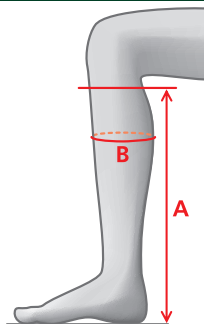

Regular – Plus

Size	A	B
37	45	36-38
38	46	37-39
39	47	38-40
40	47	39-41
41	47	40-42
42	48	41-43

Regular – Narrow

Size	A	B
36	46	31-33
37	47	32-34
38	47	32-34
39	48	33-35
40	49	34-36
41	49	35-37

Short – Regular

Size	A	B
37	41	35-37
38	42	36-38
39	43	36-38
40	43	37-39
41	43	38-40

SIZE CHARTS - LEGGINGS

MEASUREMENTS – CARBON LEGGINGS

Size	A	B
S	40	34-36
S/W	38	38-40
M	42	35-37
M/W	40	39-41
L	44	36-38
L/W	42	40-42
M/L	45	34-36
L/L	47	35-37

MEASUREMENTS – EXCELLENCE LEGGINGS

Size	A	B
S	40	34-36
S/W	38	38-40
M	42	35-37
M/W	40	39-41
L	44	36-38
L/W	42	40-42
M/L	45	34-36
L/L	47	35-37

MEASUREMENTS – INSIGNIA LEGGINGS

Size	A	B
S	40	34-37
S/W	38	37-40
M	42	35-38
M/W	40	38-41
L	44	36-39
L/W	42	39-42
M/L	46	33-36
L/L	47	34-37