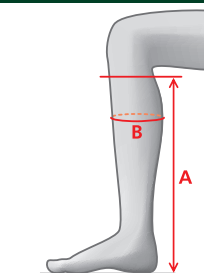

Size	A	B
36	41	37-40
37	42	38-41
38	43	39-42
39	43	40-43
40	44	41-44
41	44	42-45
42	45	43-46

MEASUREMENTS – INTERCEPTOR HIGH RIDER

Regular – Regular

Size	A	B
36	45	32-35
37	47	34-37
38	48	35-38
39	49	36-39
40	49	37-40
41	49	38-41
42	50	39-42

Regular – Plus

Size	A	B
37	47	36-39
38	48	37-40
39	49	38-41
40	49	39-42
41	49	40-43
42	50	40-43

Regular – Narrow

Size	A	B
36	45	31-34
37	46	32-35
38	46	32-35
39	47	33-36
40	48	34-37
41	49	35-38

SIZE CHARTS - FOOTWEAR