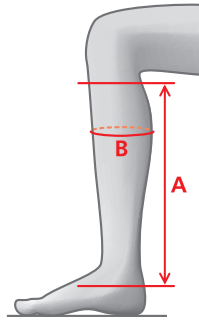

Size	A	B
37	41	35-37
38	42	36-38
39	43	36-38
40	43	37-39
41	43	38-40

SIZE CHARTS - LEGGINGS

MEASUREMENTS – CARBON LEGGINGS

Size	A	B
S	40	34-36
S/W	38	38-40
M	42	35-37
M/W	40	39-41
L	44	36-38
L/W	42	40-42
M/L	45	34-36
L/L	47	35-37

MEASUREMENTS – EXCELLENCE LEGGINGS

Size	A	B
S	40	34-36
S/W	38	38-40
M	42	35-37
M/W	40	39-41
L	44	36-38
L/W	42	40-42
M/L	45	34-36
L/L	47	35-37

MEASUREMENTS – INSIGNIA LEGGINGS

Size	A	B
S	40	34-37
S/W	38	37-40
M	42	35-38
M/W	40	38-41
L	44	36-39
L/W	42	39-42
M/L	46	33-36
L/L	47	34-37

MEASUREMENTS – SOFT RIDER LEGGINGS

Size	A	B
XXS	35	30-35
XS	36	32-37
S	37	34-39
S/W	37	37-42
M	39	35-40
L	40	37-42
XL	42	38-43
XXL	43	40-45

SIZE CHARTS - LEGGINGS

MEASUREMENTS – XENITH LEGGINGS

Size	A	B
S	40	34-37
S/W	38	38-41
M	42	35-38
M/W	40	39-42
L	44	36-39
L/W	42	40-43
M/L	45	34-37
L/L	47	35-38

MEASUREMENTS – XCELLSIOR LEGGINGS

Size	A	B
S	40	32-36
S/W	38	35-39
M	42	33-37
M/W	40	36-40
L	44	34-38
L/W	42	37-41
M/L	46	32-36
L/L	47	33-37

SIZE CHARTS - FOOTWEAR JR

MEASUREMENTS – FIRENZE YOUNG HIGH RIDER