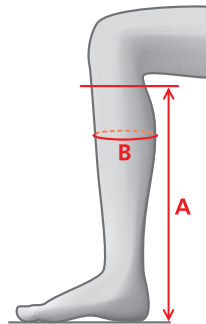

MEASUREMENTS – SOFT RIDER LEGGINGS

Size	A	B
XXS	35	30-35
XS	36	32-37
S	37	34-39
S/W	37	37-42
M	39	35-40
L	40	37-42
XL	42	38-43
XXL	43	40-45

SIZE CHARTS - LEGGINGS

MEASUREMENTS – XENITH LEGGINGS

Size	A	B
S	40	34-37
S/W	38	38-41
M	42	35-38
M/W	40	39-42
L	44	36-39
L/W	42	40-43
M/L	45	34-37
L/L	47	35-38

MEASUREMENTS – XCELLSIOR LEGGINGS

Size	A	B
S	40	32-36
S/W	38	35-39
M	42	33-37
M/W	40	36-40
L	44	34-38
L/W	42	37-41
M/L	46	32-36
L/L	47	33-37

SIZE CHARTS - FOOTWEAR JR

MEASUREMENTS – FIRENZE YOUNG HIGH RIDER

Regular – Regular (Double Size)

Size	A	B
35/36	38	29-30
36/37	40	30-31
37/38	42	31-32
38/39	42	32-33
39/40	43	33-34

MEASUREMENTS – RICHMOND YOUNG HIGH RIDER

Regular – Regular

Size	A	B
35	36	27-28
36	38	29-30
37	39	30-31
38	40	32-33
39	42	33-34

MEASUREMENTS – RIMROCK HIGH RIDER JR

Regular – Regular

Size	A	B
32	32	26-31
33	33	27-32
34	34	28-33
35	35	29-34
36	36	30-35
37	38	31-36
38	40	32-37
39	40	33-38

MEASUREMENTS – RIMFROST RIDER II Jr

Junior

Size	A	B
32	31	29-31
33	32	30-32
34	33	30-32
35	34	31-33
36	35	32-34
37	36	33-35
38	37	34-36
39	37	35-37