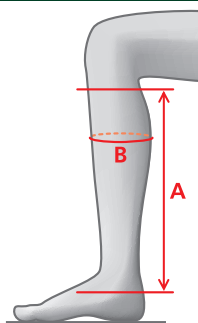

Regular – Plus

Size	A	B
37	45	36-38
38	46	37-39
39	47	38-40
40	47	39-41
41	47	40-42
42	48	41-43

Regular – Narrow

Size	A	B
36	46	31-33
37	47	32-34
38	47	32-34
39	48	33-35
40	49	34-36
41	49	35-37

Short – Regular

Size	A	B
37	41	35-37
38	42	36-38
39	43	36-38
40	43	37-39
41	43	38-40

SIZE CHARTS - LEGGINGS

MEASUREMENTS – CARBON LEGGINGS

Size	A	B
S	40	34-36
S/W	38	38-40
M	42	35-37
M/W	40	39-41
L	44	36-38
L/W	42	40-42
M/L	45	34-36
L/L	47	35-37

MEASUREMENTS – EXCELLENCE LEGGINGS

Size	A	B
S	40	34-36
S/W	38	38-40
M	42	35-37
M/W	40	39-41
L	44	36-38
L/W	42	40-42
M/L	45	34-36
L/L	47	35-37

MEASUREMENTS – INSIGNIA LEGGINGS

Size	A	B
S	40	34-37
S/W	38	37-40
M	42	35-38
M/W	40	38-41
L	44	36-39
L/W	42	39-42
M/L	46	33-36
L/L	47	34-37

MEASUREMENTS – SOFT RIDER LEGGINGS

Size	A	B
XXS	35	30-35
XS	36	32-37
S	37	34-39
S/W	37	37-42
M	39	35-40
L	40	37-42
XL	42	38-43
XXL	43	40-45

SIZE CHARTS - LEGGINGS

MEASUREMENTS – XENITH LEGGINGS

Size	A	B
S	40	34-37
S/W	38	38-41
M	42	35-38
M/W	40	39-42
L	44	36-39
L/W	42	40-43
M/L	45	34-37
L/L	47	35-38