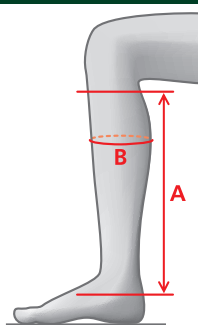

Regular – Plus

Size	A	B
37	45	36-38
38	46	37-39
39	47	38-40
40	47	39-41
41	47	40-42
42	48	41-43

Regular – Narrow

Size	A	B
36	46	31-33
37	47	32-34
38	47	32-34
39	48	33-35
40	49	34-36
41	49	35-37

Short – Regular

Size	A	B
37	41	35-37
38	42	36-38
39	43	36-38
40	43	37-39
41	43	38-40

SIZE CHARTS - LEGGINGS

MEASUREMENTS – CARBON LEGGINGS

Size	A	B
S	40	34-36
S/W	38	38-40
M	42	35-37
M/W	40	39-41
L	44	36-38
L/W	42	40-42
M/L	45	34-36
L/L	47	35-37

MEASUREMENTS – EXCELLENCE LEGGINGS

Size	A	B
S	40	34-36
S/W	38	38-40
M	42	35-37
M/W	40	39-41
L	44	36-38
L/W	42	40-42
M/L	45	34-36
L/L	47	35-37

MEASUREMENTS – INSIGNIA LEGGINGS

Size	A	B
S	40	34-37
S/W	38	37-40
M	42	35-38
M/W	40	38-41
L	44	36-39
L/W	42	39-42
M/L	46	33-36
L/L	47	34-37