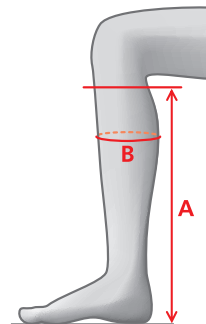

Size	A	B
36	41	37-40
37	42	38-41
38	43	39-42
39	43	40-43
40	44	41-44
41	44	42-45
42	45	43-46

MEASUREMENTS – INTERCEPTOR HIGH RIDER

Regular – Regular

Size	A	B
36	45	32-35
37	47	34-37
38	48	35-38
39	49	36-39
40	49	37-40
41	49	38-41
42	50	39-42

Regular – Plus

Size	A	B
37	47	36-39
38	48	37-40
39	49	38-41
40	49	39-42
41	49	40-43
42	50	40-43

Regular – Narrow

Size	A	B
36	45	31-34
37	46	32-35
38	46	32-35
39	47	33-36
40	48	34-37
41	49	35-38

SIZE CHARTS - FOOTWEAR

MEASUREMENTS – MOUNTAIN HIGH RIDER III

Regular - Regular			Regular - Wide		
Size	A	B	Size	A	B
34	34	33-35	36	42	38-40
35	36	34-36	37	43	39-41
36	42	35-37	38	44	40-42
37	43	36-38	39	45	40-42
38	44	37-39	40	45	40-42
39	45	37-39	41	45	41-43
40	45	37-39	42	46	42-44
41	45	38-40	43	47	43-45
42	46	39-41	44	47	43-45
43	47	40-42	45	48	44-46
44	47	40-42	46	48	44-46
45	48	41-43			
46	48	41-43			

MEASUREMENTS – NORDIC LIGHT HIGH RIDER

Regular - Regular			Regular - Plus			Short - Regular		
Size	A	B	Size	A	B	Size	A	B
36	42	32-34	37	44	36-38	37	41	35-37
37	44	34-36	38	45	37-39	38	42	36-38
38	45	35-37	39	46	38-40	39	43	36-38
39	46	36-38	40	46	39-41	40	43	37-39
40	46	37-39	41	46	40-42	41	43	38-40
41	46	38-40	42	47	41-43			
42	47	39-41						
43	47	40-42						