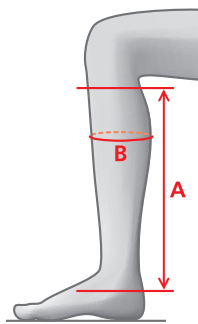

Regular – Plus

Size	A	B
37	45	36-38
38	46	37-39
39	47	38-40
40	47	39-41
41	47	40-42
42	48	41-43

Regular – Narrow

Size	A	B
36	46	31-33
37	47	32-34
38	47	32-34
39	48	33-35
40	49	34-36
41	49	35-37

Short – Regular

Size	A	B
37	41	35-37
38	42	36-38
39	43	36-38
40	43	37-39
41	43	38-40

SIZE CHARTS - LEGGINGS

MEASUREMENTS – CARBON LEGGINGS

Size	A	B
S	40	34-36
S/W	38	38-40
M	42	35-37
M/W	40	39-41
L	44	36-38
L/W	42	40-42
M/L	45	34-36
L/L	47	35-37

MEASUREMENTS – EXCELLENCE LEGGINGS

Size	A	B
S	40	34-36
S/W	38	38-40
M	42	35-37
M/W	40	39-41
L	44	36-38
L/W	42	40-42
M/L	45	34-36
L/L	47	35-37

MEASUREMENTS – INSIGNIA LEGGINGS

Size	A	B
S	40	34-37
S/W	38	37-40
M	42	35-38
M/W	40	38-41
L	44	36-39
L/W	42	39-42
M/L	46	33-36
L/L	47	34-37

MEASUREMENTS – SOFT RIDER LEGGINGS

Size	A	B
XXS	35	30-35
XS	36	32-37
S	37	34-39
S/W	37	37-42
M	39	35-40
L	40	37-42
XL	42	38-43
XXL	43	40-45

SIZE CHARTS - LEGGINGS

MEASUREMENTS – XENITH LEGGINGS

Size	A	B
S	40	34-37
S/W	38	38-41
M	42	35-38
M/W	40	39-42
L	44	36-39
L/W	42	40-43
M/L	45	34-37
L/L	47	35-38