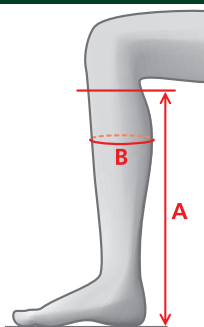

SIZE CHARTS - FOOTWEAR

MEASUREMENTS – ACTIVE WINTER HIGH RIDER

Regular – Regular

Size	A	B
36	42	33-36
37	44	35-38
38	45	36-39
39	46	37-40
40	46	38-41
41	46	39-42
42	47	40-43
43	47	41-44
Mens version		
42	47	37-40
43	47	38-41
44	47	39-42
45	48	40-43
46	48	41-44

Regular – Wide

Size	A	B
37	44	41-44
38	45	42-45
39	46	42-45
40	46	43-46
41	46	43-46
42	47	44-47
43	47	44-47
Mens version		
42	47	42-45
43	47	43-46
44	47	44-47
45	48	45-48
46	48	46-49

Short – Regular

Size	A	B
36	39	35-38
37	41	36-39
38	42	37-40
39	43	37-40
40	43	38-41
41	43	39-42