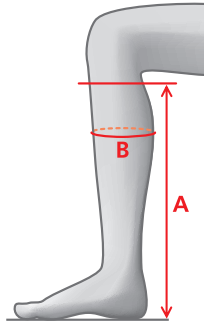

MEASUREMENTS – SNOWY RIVER

Regular – Regular			Regular – Wide		
Size	A	B	Size	A	B
36	42	32-35	37	44	38-41
37	44	34-37	38	45	39-42
38	45	35-38	39	46	40-43
39	46	36-39	40	46	41-44
40	46	37-40	41	46	42-45
41	46	38-41	42	47	43-46
42	47	39-42			
43	47	40-43			

SIZE CHARTS - FOOTWEAR

MEASUREMENTS – STELLA POLARIS HIGH RIDER

Regular – Regular

Size	A	B
36	42	33-36
37	44	35-38
38	45	36-39
39	46	37-40
40	46	38-41
41	46	39-42
42	47	40-43
43	47	41-44

Regular – Wide

Size	A	B
37	44	41-44
38	45	42-45
39	46	42-45
40	46	43-46
41	46	43-46
42	47	44-47
43	47	44-47

Short – Regular

Size	A	B
36	39	35-38
37	41	36-39
38	42	37-40
39	43	37-40
40	43	38-41
41	43	39-42

MEASUREMENTS – SUPREME HIGH RIDER

Long – Narrow

Size	A	B
36	48	30-33
37	49	31-34
38	50	31-34
39	51	32-35
40	51	34-37
41	52	35-38
42	52	36-39