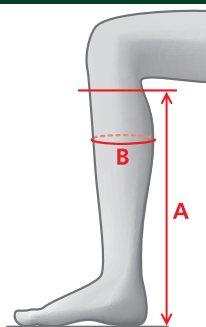

MEASUREMENTS – XCELLSIOR LEGGINGS

Size	A	B
S	40	32-36
S/W	38	35-39
M	42	33-37
M/W	40	36-40
L	44	34-38
L/W	42	37-41
M/L	46	32-36
L/L	47	33-37

SIZE CHARTS - FOOTWEAR JR

MEASUREMENTS – FIRENZE YOUNG HIGH RIDER

Regular – Regular (Double Size)

Size	A	B
35/36	38	29-30
36/37	40	30-31
37/38	42	31-32
38/39	42	32-33
39/40	43	33-34

MEASUREMENTS – RICHMOND YOUNG HIGH RIDER

Regular – Regular

Size	A	B
35	36	27-28
36	38	29-30
37	39	30-31
38	40	32-33
39	42	33-34

MEASUREMENTS – RIMROCK HIGH RIDER JR

Regular – Regular

Size	A	B
32	32	26-31
33	33	27-32
34	34	28-33
35	35	29-34
36	36	30-35
37	38	31-36
38	40	32-37
39	40	33-38

MEASUREMENTS – RIMFROST RIDER II Jr

Junior

Size	A	B
32	31	29-31
33	32	30-32
34	33	30-32
35	34	31-33
36	35	32-34
37	36	33-35
38	37	34-36
39	37	35-37

SIZE CHARTS - FOOTWEAR JR

MEASUREMENTS – VENICE YOUNG HIGH RIDER

Regular – Regular (Double Size)

Size	A	B
35/36	38	29-30
36/37	40	30-31
37/38	42	31-32
38/39	42	32-33
39/40	43	33-34

SIZE CHARTS - LEGGINGS JR