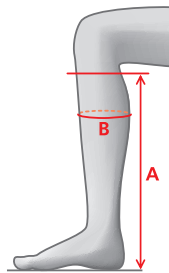

Regular – Regular

Size	A	B
36	45	32-35
37	47	34-37
38	48	35-38
39	49	36-39
40	49	37-40
41	49	38-41
42	50	39-42

Regular – Plus

Size	A	B
37	47	36-39
38	48	37-40
39	49	38-41
40	49	39-42
41	49	40-43
42	50	40-43

Regular – Narrow

Size	A	B
36	45	31-34
37	46	32-35
38	46	32-35
39	47	33-36
40	48	34-37
41	49	35-38

Short – Regular

Size	A	B
36	41	34-37
37	42	35-38
38	43	36-39
39	44	36-39
40	44	37-40
41	44	38-41

Short – Narrow

Size	A	B
39	43	33-36
40	44	34-37
41	44	35-38

Short - Extra Narrow

Size	A	B
36	41	30-33
37	42	31-34
38	44	31-34
39	45	32-35

Mens version

43	49	35-38
44	49	36-39
45	50	37-40
46	51	38-41

MEASUREMENTS – VENICE HIGH RIDER