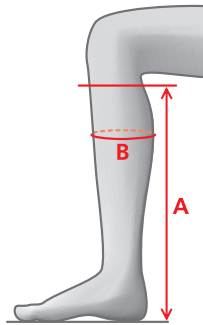

MEASUREMENTS – SNOWY RIVER

Regular – Regular			Regular – Wide		
Size	A	B	Size	A	B
36	42	32-35	37	44	38-41
37	44	34-37	38	45	39-42
38	45	35-38	39	46	40-43
39	46	36-39	40	46	41-44
40	46	37-40	41	46	42-45
41	46	38-41	42	47	43-46
42	47	39-42			
43	47	40-43