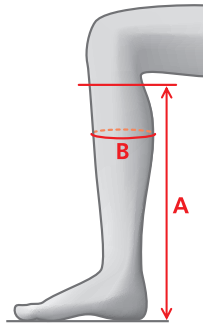

MEASUREMENTS – RICHMOND HIGH RIDER Men's

Regular - Regular			Long - Regular			Long - Wide		
Size	A	B	Size	A	B	Size	A	B
42	46	37-39	42	48	36-38	42	47	40-42
43	47	37-39	43	49	36-38	43	48	40-42
44	47	38-40	44	49	37-39	44	49	41-43
45	48	39-41	45	50	38-40	45	50	42-44
46	48	40-42	46	50	39-41	46	50	43-45

SIZE CHARTS - FOOTWEAR

MEASUREMENTS – RICHMOND HIGH RIDER Women's Tall Boot

Regular – Regular			Regular – Plus			Short – Regular			Regular – Wide			Long – Regular		
Size	A	B	Size	A	B	Size	A	B	Size	A	B	Size	A	B
36	42	32-34	37	44	36-38	37	41	35-37	37	44	40-42	38	47	34-36
37	44	34-36	38	45	37-39	38	42	36-38	38	45	41-43	39	48	35-37
38	45	35-37	39	46	38-40	39	43	36-38	39	45	41-43	40	48	36-38
39	46	36-38	40	46	39-41	40	43	37-39	40	46	42-44	41	49	37-39
40	46	37-39	41	46	40-42	41	43	38-40	41	46	42-44	42	49	38-40
41	46	38-40	42	47	41-43							43	50	39-41
42	47	39-41												
43	47	40-42												

MEASUREMENTS – RIMFROST HIGH RIDER II

Regular - Regular			Regular – Wide		
Size	A	B	Size	A	B
36	39	35-37	36	39	38-40
37	40	36-38	37	40	39-41
38	41	37-39	38	41	40-42
39	42	37-39	39	42	40-42
40	42	37-39	40	42	40-42
41	42	38-40	41	42	41-43
42	43	39-41	42	43	42-44
43	44	40-42	43	44	43-45
44	45	40-42	44	45	43-45
45	46	41-43	45	46	44-46
46	46	41-43	46	46	44-46