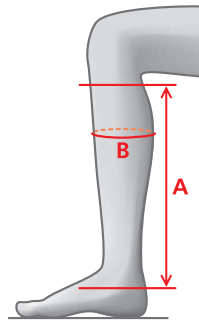

Size	A	B
37	41	35-37
38	42	36-38
39	43	36-38
40	43	37-39
41	43	38-40

SIZE CHARTS - LEGGINGS

MEASUREMENTS – CARBON LEGGINGS

Size	A	B
S	40	34-36
S/W	38	38-40
M	42	35-37
M/W	40	39-41
L	44	36-38
L/W	42	40-42
M/L	45	34-36
L/L	47	35-37

MEASUREMENTS – EXCELLENCE LEGGINGS

Size	A	B
S	40	34-36
S/W	38	38-40
M	42	35-37
M/W	40	39-41
L	44	36-38
L/W	42	40-42
M/L	45	34-36
L/L	47	35-37

MEASUREMENTS – INSIGNIA LEGGINGS

Size	A	B
S	40	34-37
S/W	38	37-40
M	42	35-38
M/W	40	38-41
L	44	36-39
L/W	42	39-42
M/L	46	33-36
L/L	47	34-37

MEASUREMENTS – SOFT RIDER LEGGINGS

Size	A	B
XXS	35	30-35
XS	36	32-37
S	37	34-39
S/W	37	37-42
M	39	35-40
L	40	37-42
XL	42	38-43
XXL	43	40-45

SIZE CHARTS - LEGGINGS

MEASUREMENTS – XENITH LEGGINGS

Size	A	B
S	40	34-37
S/W	38	38-41
M	42	35-38
M/W	40	39-42
L	44	36-39
L/W	42	40-43
M/L	45	34-37
L/L	47	35-38

MEASUREMENTS – XCELLSIOR LEGGINGS

Size	A	B
S	40	32-36
S/W	38	35-39
M	42	33-37
M/W	40	36-40
L	44	34-38
L/W	42	37-41
M/L	46	32-36
L/L	47	33-37

SIZE CHARTS - FOOTWEAR JR

MEASUREMENTS – FIRENZE YOUNG HIGH RIDER