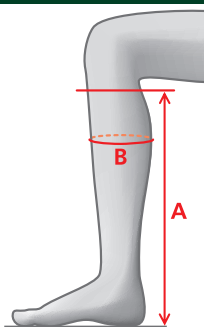

MEASUREMENTS – CARBON LEGGINGS

Size	A	B
S	40	34-36
S/W	38	38-40
M	42	35-37
M/W	40	39-41
L	44	36-38
L/W	42	40-42
M/L	45	34-36
L/L	47	35-37

MEASUREMENTS – EXCELLENCE LEGGINGS

Size	A	B
S	40	34-36
S/W	38	38-40
M	42	35-37
M/W	40	39-41
L	44	36-38
L/W	42	40-42
M/L	45	34-36
L/L	47	35-37

SIZE CHARTS - FOOTWEAR

MEASUREMENTS – XENITH LEGGINGS

Size	A	B
S	40	34-37
S/W	38	38-41
M	42	35-38
M/W	40	39-42
L	44	36-39
L/W	42	40-43
M/L	45	34-37
L/L	47	35-38

MEASUREMENTS – INSIGNIA LEGGINGS

Size	A	B
S	40	34-37
S/W	38	37-40
M	42	35-38
M/W	40	38-41
L	44	36-39
L/W	42	39-42
M/L	46	33-36
L/L	47	34-37

MEASUREMENTS – XCELLSIOR LEGGINGS

Size	A	B
S	40	32-36
S/W	38	35-39
M	42	33-37
M/W	40	36-40
L	44	34-38
L/W	42	37-41
M/L	46	32-36
L/L	47	33-37

MEASUREMENTS – SOFT RIDER LEGGINGS

Size	A	B
XXS	35	30-35
XS	36	32-37
S	37	34-39
S/W	37	37-42
M	39	35-40
L	40	37-42
XL	42	38-43
XXL	43	40-45

SIZE CHARTS - FOOTWEAR

MEASUREMENTS – RICHMOND YOUNG HIGH RIDER

Regular – Regular

Size	A	B
35	36	27-28
36	38	29-30
37	39	30-31
38	40	32-33
39	42	33-34

MEASUREMENTS – VENICE YOUNG HIGH RIDER

Regular – Regular (Double Size)