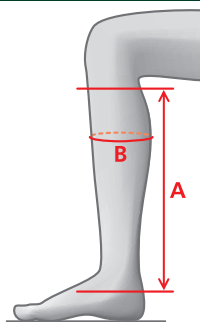

MEASUREMENTS – CARBON LEGGINGS

Size	A	B
S	40	34-36
S/W	38	38-40
M	42	35-37
M/W	40	39-41
L	44	36-38
L/W	42	40-42
M/L	45	34-36
L/L	47	35-37

MEASUREMENTS – EXCELLENCE LEGGINGS

Size	A	B
S	40	34-36
S/W	38	38-40
M	42	35-37
M/W	40	39-41
L	44	36-38
L/W	42	40-42
M/L	45	34-36
L/L	47	35-37

SIZE CHARTS - FOOTWEAR

MEASUREMENTS – XENITH LEGGINGS

Size	A	B
S	40	34-37
S/W	38	38-41
M	42	35-38
M/W	40	39-42
L	44	36-39
L/W	42	40-43
M/L	45	34-37
L/L	47	35-38

MEASUREMENTS – INSIGNIA LEGGINGS

Size	A	B
S	40	34-37
S/W	38	37-40
M	42	35-38
M/W	40	38-41
L	44	36-39
L/W	42	39-42
M/L	46	33-36
L/L	47	34-37

MEASUREMENTS – XCELLSIOR LEGGINGS

Size	A	B
S	40	32-36
S/W	38	35-39
M	42	33-37
M/W	40	36-40
L	44	34-38
L/W	42	37-41
M/L	46	32-36
L/L	47	33-37

MEASUREMENTS – SOFT RIDER LEGGINGS

Size	A	B
XXS	35	30-35
XS	36	32-37
S	37	34-39
S/W	37	37-42
M	39	35-40
L	40	37-42
XL	42	38-43
XXL	43	40-45

SIZE CHARTS - FOOTWEAR

MEASUREMENTS – RICHMOND YOUNG HIGH RIDER

Regular – Regular

Size	A	B
35	36	27-28
36	38	29-30
37	39	30-31
38	40	32-33
39	42	33-34

MEASUREMENTS – VENICE YOUNG HIGH RIDER

Regular – Regular (Double Size)