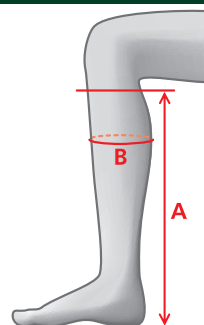

SIZE CHARTS - FOOTWEAR

MEASUREMENTS – XENITH LEGGINGS

Size	A	B
S	40	34-37
S/W	38	38-41
M	42	35-38
M/W	40	39-42
L	44	36-39
L/W	42	40-43
M/L	45	34-37
L/L	47	35-38

MEASUREMENTS – INSIGNIA LEGGINGS

Size	A	B
S	40	34-37
S/W	38	37-40
M	42	35-38
M/W	40	38-41
L	44	36-39
L/W	42	39-42
M/L	46	33-36
L/L	47	34-37

MEASUREMENTS – XCELLSIOR LEGGINGS

Size	A	B
S	40	32-36
S/W	38	35-39
M	42	33-37
M/W	40	36-40
L	44	34-38
L/W	42	37-41
M/L	46	32-36
L/L	47	33-37

MEASUREMENTS – SOFT RIDER LEGGINGS

Size	A	B
XXS	35	30-35
XS	36	32-37
S	37	34-39
S/W	37	37-42
M	39	35-40
L	40	37-42
XL	42	38-43
XXL	43	40-45

SIZE CHARTS - FOOTWEAR

MEASUREMENTS – RICHMOND YOUNG HIGH RIDER

Regular – Regular

Size	A	B
35	36	27-28
36	38	29-30
37	39	30-31
38	40	32-33
39	42	33-34

MEASUREMENTS – VENICE YOUNG HIGH RIDER

Regular – Regular (Double Size)

Size	A	B
35/36	38	29-30
36/37	40	30-31
37/38	42	31-32
38/39	42	32-33
39/40	43	33-34

MEASUREMENTS – FIRENZE YOUNG HIGH RIDER

Regular – Regular (Double Size)

Size	A	B
35/36	38	29-30
36/37	40	30-31
37/38	42	31-32
38/39	42	32-33
39/40	43	33-34