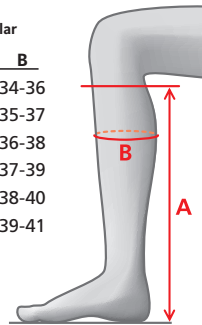

MEASUREMENTS – RICHMOND HIGH RIDER Women's Tall Boot

Regular – Regular			Regular – Plus			Short – Regular			Regular – Wide			Long – Regular		
Size	A	B	Size	A	B	Size	A	B	Size	A	B	Size	A	B
36	42	32-34	37	44	36-38	37	41	35-37	37	44	40-42	38	47	34-36
37	44	34-36	38	45	37-39	38	42	36-38	38	45	41-43	39	48	35-37
38	45	35-37	39	46	38-40	39	43	36-38	39	45	41-43	40	48	36-38
39	46	36-38	40	46	39-41	40	43	37-39	40	46	42-44	41	49	37-39
40	46	37-39	41	46	40-42	41	43	38-40	41	46	42-44	42	49	38-40
41	46	38-40	42	47	41-43				42	49	42-44	43	50	39-41
42	47	39-41												
43	47	40-42