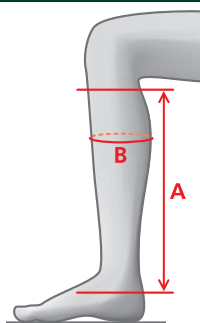

MEASUREMENTS – FOREST HIGHLANDER

Regular			Regular – Wide		
Size	A	B	Size	A	B
36	41	33-36	36	41	37-40
37	42	34-37	37	42	38-41
38	43	35-38	38	43	39-42
39	43	36-39	39	43	40-43
40	44	37-40	40	44	41-44
41	44	38-41	41	44	42-45
42	45	39-42	42	45	43-46

MEASUREMENTS – CARBON LEGGINGS

Size	A	B
S	40	34-36
S/W	38	38-40
M	42	35-37
M/W	40	39-41
L	44	36-38
L/W	42	40-42
M/L	45	34-36
L/L	47	35-37

MEASUREMENTS – EXCELLENCE LEGGINGS

Size	A	B
S	40	34-36
S/W	38	38-40
M	42	35-37
M/W	40	39-41
L	44	36-38
L/W	42	40-42
M/L	45	34-36
L/L	47	35-37

SIZE CHARTS - FOOTWEAR

MEASUREMENTS – XENITH LEGGINGS

Size	A	B
S	40	34-37
S/W	38	38-41
M	42	35-38
M/W	40	39-42
L	44	36-39
L/W	42	40-43
M/L	45	34-37
L/L	47	35-38

MEASUREMENTS – INSIGNIA LEGGINGS

Size	A	B
S	40	34-37
S/W	38	37-40
M	42	35-38
M/W	40	38-41
L	44	36-39
L/W	42	39-42
M/L	46	33-36
L/L	47	34-37

MEASUREMENTS – XCELLSIOR LEGGINGS

Size	A	B
S	40	32-36
S/W	38	35-39
M	42	33-37
M/W	40	36-40
L	44	34-38
L/W	42	37-41
M/L	46	32-36
L/L	47	33-37

MEASUREMENTS – SOFT RIDER LEGGINGS

Size	A	B
XXS	35	30-35
XS	36	32-37
S	37	34-39
S/W	37	37-42
M	39	35-40
L	40	37-42
XL	42	38-43
XXL	43	40-45