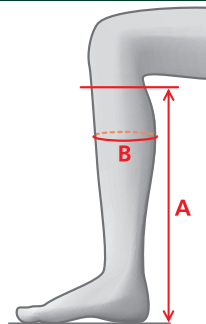

MEASUREMENTS – RICHMOND HIGH RIDER Men's

Regular – Regular			Long – Regular			Long – Wide		
Size	A	B	Size	A	B	Size	A	B
42	46	37-39	42	48	36-38	42	47	40-42
43	47	37-39	43	49	36-38	43	48	40-42
44	47	38-40	44	49	37-39	44	49	41-43
45	48	39-41	45	50	38-40	45	50	42-44
46	48	40-42	46	50	39-41	46	50	43-45

SIZE CHARTS - FOOTWEAR

MEASUREMENTS – VICTORIA HIGH RIDER

Regular – Regular			Regular – Plus			Regular – Narrow			Short – Regular		
Size	A	B	Size	A	B	Size	A	B	Size	A	B
36	43	32-34	37	45	36-38	36	46	31-33	37	41	35-37
37	45	34-36	38	46	37-39	37	47	32-34	38	42	36-38
38	46	35-37	39	47	38-40	38	47	32-34	39	43	36-38
39	47	36-38	40	47	39-41	39	48	33-35	40	43	37-39
40	47	37-39	41	47	40-42	40	49	34-36	41	43	38-40
41	47	38-40	42	48	41-43	41	49	35-37			
42	48	39-41									
43	48	40-42									

MEASUREMENTS – FOREST HIGHLANDER

Regular			Regular – Wide		
Size	A	B	Size	A	B
36	41	33-36	36	41	37-40
37	42	34-37	37	42	38-41
38	43	35-38	38	43	39-42
39	43	36-39	39	43	40-43
40	44	37-40	40	44	41-44
41	44	38-41	41	44	42-45
42	45	39-42	42	45	43-46

MEASUREMENTS – CARBON LEGGINGS

Size	A	B
S	40	34-36
S/W	38	38-40
M	42	35-37
M/W	40	39-41
L	44	36-38
L/W	42	40-42
M/L	45	34-36
L/L	47	35-37

MEASUREMENTS – EXCELLENCE LEGGINGS

Size	A	B
S	40	34-36
S/W	38	38-40
M	42	35-37
M/W	40	39-41
L	44	36-38
L/W	42	40-42
M/L	45	34-36
L/L	47	35-37