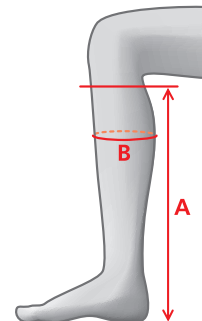

MOUNTAIN HORSE®

MEASUREMENTS – VENEZIA HIGH RIDER

Regular – Regular			Regular – Narrow			Regular – Plus			Short – Regular			Tall – Regular			Tall – Narrow			Regular – Wide		
Size	A	B	Size	A	B	Size	A	B	Size	A	B	Size	A	B	Size	A	B	Size	A	B
36	44	33-36	36	45	31-34	37	45	35,5-38,5	36	40	33-36	36	46	33-36	36	46	31-34	37	45	39-42
37	45	34-37	37	46	31-34	38	46	36,5-39,5	37	41	34-37	37	47	34-37	37	47	31-34	38	46	40-43
38	46	35-38	38	46	32-35	39	47	37,5-40,5	38	42	35-38	38	48	35-38	38	48	32-35	39	47	40-43
39	47	36-39	39	47	33-36	40	47	38,5-41,5	39	43	36-39	39	49	36-39	39	49	33-36	40	47	41-44
40	47	37-40	40	48	34-37	41	47	39,5-42,5	40	43	36-39	40	49	37-40	40	49	34-37	41	47	41-44
41	47	38-41	41	49	35-38	42	48	40,5-43,5	41	43	37-40	41	50	38-41	41	50	35-38			
42	48	39-42										42	50	39-41						

SIZE CHARTS - FOOTWEAR

MEASUREMENTS – INTERCEPTOR HIGH RIDER

Regular – Regular			Regular – Plus			Regular – Narrow		
Size	A	B	Size	A	B	Size	A	B
36	45	32-35	37	47	36-39	36	45	31-34
37	47	34-37	38	48	37-40	37	46	32-35
38	48	35-38	39	49	38-41	38	46	32-35
39	49	36-39	40	49	39-42	39	47	33-36
40	49	37-40	41	49	40-43	40	48	34-37
41	49	38-41	42	50	40-43	41	49	35-38
42	50	39-42						

MEASUREMENTS – REGENCY HIGH RIDER

Regular – Regular			Regular – Wide		
Size	A	B	Size	A	B
36	42	32-34	37	44	40-42
37	44	34-36	38	45	41-43
38	45	35-37	39	45	41-43
39	46	36-38	40	46	42-44
40	46	37-39	41	46	42-44
41	46	38-40			
42	47	39-41			
43	47	40-42			