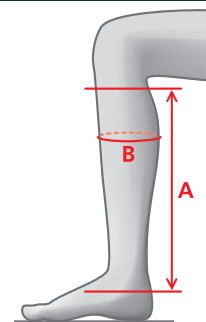

SIZE CHARTS - FOOTWEAR

MEASUREMENTS – VICTORIA HIGH RIDER

Regular – Regular			Regular – Plus			Regular – Narrow			Short – Regular		
Size	A	B	Size	A	B	Size	A	B	Size	A	B
36	43	32-34	37	45	36-38	36	46	31-33	37	41	35-37
37	45	34-36	38	46	37-39	37	47	32-34	38	42	36-38
38	46	35-37	39	47	38-40	38	47	32-34	39	43	36-38
39	47	36-38	40	47	39-41	39	48	33-35	40	43	37-39
40	47	37-39	41	47	40-42	40	49	34-36	41	43	38-40
41	47	38-40	42	48	41-43	41	49	35-37			
42	48	39-41									
43	48	40-42									

MEASUREMENTS – FOREST HIGHLANDER

Regular			Regular – Wide		
Size	A	B	Size	A	B
36	41	33-36	36	41	37-40
37	42	34-37	37	42	38-41
38	43	35-38	38	43	39-42
39	43	36-39	39	43	40-43
40	44	37-40	40	44	41-44
41	44	38-41	41	44	42-45
42	45	39-42	42	45	43-46

MEASUREMENTS – CARBON LEGGINGS

Size	A	B
S	40	34-36
S/W	38	38-40
M	42	35-37
M/W	40	39-41
L	44	36-38
L/W	42	40-42
M/L	45	34-36
L/L	47	35-37

MEASUREMENTS – EXCELLENCE LEGGINGS

Size	A	B
S	40	34-36
S/W	38	38-40
M	42	35-37
M/W	40	39-41
L	44	36-38
L/W	42	40-42
M/L	45	34-36
L/L	47	35-37

SIZE CHARTS - FOOTWEAR

MEASUREMENTS – XENITH LEGGINGS

Size	A	B
S	40	34-37
S/W	38	38-41
M	42	35-38
M/W	40	39-42
L	44	36-39
L/W	42	40-43
M/L	45	34-37
L/L	47	35-38

MEASUREMENTS – INSIGNIA LEGGINGS

Size	A	B
S	40	34-37
S/W	38	37-40
M	42	35-38
M/W	40	38-41
L	44	36-39
L/W	42	39-42
M/L	46	33-36
L/L	47	34-37