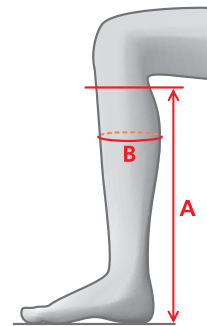

MOUNTAIN HORSE®

MEASUREMENTS – VENEZIA HIGH RIDER

Regular – Regular			Regular – Narrow			Regular – Plus			Short – Regular			Tall – Regular			Tall – Narrow			Regular – Wide		
Size	A	B	Size	A	B	Size	A	B	Size	A	B	Size	A	B	Size	A	B	Size	A	B
36	44	33-36	36	45	31-34	37	45	35,5-38,5	36	40	33-36	36	46	33-36	36	46	31-34	37	45	39-42
37	45	34-37	37	46	31-34	38	46	36,5-39,5	37	41	34-37	37	47	34-37	37	47	31-34	38	46	40-43
38	46	35-38	38	46	32-35	39	47	37,5-40,5	38	42	35-38	38	48	35-38	38	48	32-35	39	47	40-43
39	47	36-39	39	47	33-36	40	47	38,5-41,5	39	43	36-39	39	49	36-39	39	49	33-36	40	47	41-44
40	47	37-40	40	48	34-37	41	47	39,5-42,5	40	43	36-39	40	49	37-40	40	49	34-37	41	47	41-44
41	47	38-41	41	49	35-38	42	48	40,5-43,5	41	43	37-40	41	50	38-41	41	50	35-38			
42	48	39-42										42	50	39-41						

MOUNTAIN HORSE®

MEASUREMENTS – SUPREME HIGH RIDER

Long – Narrow			Regular – Regular			Regular – Plus			Regular – Narrow			Short – Regular			Short – Narrow		
Size	A	B	Size	A	B	Size	A	B	Size	A	B	Size	A	B	Size	A	B
36	48	30-33	36	45	32-35	37	47	36-39	36	45	31-34	36	41	34-37	39	43	33-36
37	49	31-34	37	47	34-37	38	48	37-40	37	46	32-35	37	42	35-38	40	44	34-37
38	50	31-34	38	48	35-38	39	49	38-41	38	46	32-35	38	43	36-39	41	44	35-38
39	51	32-35	39	49	36-39	40	49	39-42	39	47	33-36	39	44	36-39			
40	51	34-37	40	49	37-40	41	49	40-43	40	48	34-37	40	44	37-40			
41	52	35-38	41	49	38-41	42	50	40-43	41	49	35-38	41	44	38-41			
42	52	36-39	42	50	39-42												
			Mens version														
			43	49	35-38												
			44	49	36-39												
			45	50	37-40												
			46	51	38-41												

SIZE CHARTS - FOOTWEAR

MEASUREMENTS – INTERCEPTOR HIGH RIDER

Regular – Regular			Regular – Plus			Regular – Narrow		
Size	A	B	Size	A	B	Size	A	B
36	45	32-35	37	47	36-39	36	45	31-34
37	47	34-37	38	48	37-40	37	46	32-35
38	48	35-38	39	49	38-41	38	46	32-35
39	49	36-39	40	49	39-42	39	47	33-36
40	49	37-40	41	49	40-43	40	48	34-37
41	49	38-41	42	50	40-43	41	49	35-38
42	50	39-42						