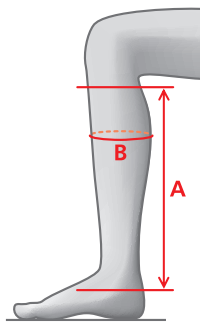

MEASUREMENTS – CARBON LEGGINGS

Size	A	B
S	40	34-36
S/W	38	38-40
M	42	35-37
M/W	40	39-41
L	44	36-38
L/W	42	40-42
M/L	45	34-36
L/L	47	35-37

MEASUREMENTS – EXCELLENCE LEGGINGS

Size	A	B
S	40	34-36
S/W	38	38-40
M	42	35-37
M/W	40	39-41
L	44	36-38
L/W	42	40-42
M/L	45	34-36
L/L	47	35-37

SIZE CHARTS - FOOTWEAR

MEASUREMENTS – XENITH LEGGINGS

Size	A	B
S	40	34-37
S/W	38	38-41
M	42	35-38
M/W	40	39-42
L	44	36-39
L/W	42	40-43
M/L	45	34-37
L/L	47	35-38

MEASUREMENTS – INSIGNIA LEGGINGS

Size	A	B
S	40	34-37
S/W	38	37-40
M	42	35-38
M/W	40	38-41
L	44	36-39
L/W	42	39-42
M/L	46	33-36
L/L	47	34-37

MEASUREMENTS – XCELLSIOR LEGGINGS

Size	A	B
S	40	32-36
S/W	38	35-39
M	42	33-37
M/W	40	36-40
L	44	34-38
L/W	42	37-41
M/L	46	32-36
L/L	47	33-37

MEASUREMENTS – SOFT RIDER LEGGINGS

Size	A	B
XXS	35	30-35
XS	36	32-37
S	37	34-39
S/W	37	37-42
M	39	35-40
L	40	37-42
XL	42	38-43
XXL	43	40-45

SIZE CHARTS - FOOTWEAR

MEASUREMENTS – RICHMOND YOUNG HIGH RIDER

Regular – Regular

Size	A	B
35	36	27-28
36	38	29-30
37	39	30-31
38	40	32-33
39	42	33-34

MEASUREMENTS – VENICE YOUNG HIGH RIDER

Regular – Regular (Double Size)