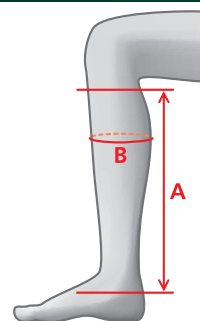

MEASUREMENTS – CARBON LEGGINGS

Size	A	B
S	40	34-36
S/W	38	38-40
M	42	35-37
M/W	40	39-41
L	44	36-38
L/W	42	40-42
M/L	45	34-36
L/L	47	35-37

MEASUREMENTS – EXCELLENCE LEGGINGS

Size	A	B
S	40	34-36
S/W	38	38-40
M	42	35-37
M/W	40	39-41
L	44	36-38
L/W	42	40-42
M/L	45	34-36
L/L	47	35-37

SIZE CHARTS - FOOTWEAR

MEASUREMENTS – XENITH LEGGINGS

Size	A	B
S	40	34-37
S/W	38	38-41
M	42	35-38
M/W	40	39-42
L	44	36-39
L/W	42	40-43
M/L	45	34-37
L/L	47	35-38

MEASUREMENTS – INSIGNIA LEGGINGS

Size	A	B
S	40	34-37
S/W	38	37-40
M	42	35-38
M/W	40	38-41
L	44	36-39
L/W	42	39-42
M/L	46	33-36
L/L	47	34-37

MEASUREMENTS – XCELLSIOR LEGGINGS

Size	A	B
S	40	32-36
S/W	38	35-39
M	42	33-37
M/W	40	36-40
L	44	34-38
L/W	42	37-41
M/L	46	32-36
L/L	47	33-37

MEASUREMENTS – SOFT RIDER LEGGINGS

Size	A	B
XXS	35	30-35
XS	36	32-37
S	37	34-39
S/W	37	37-42
M	39	35-40
L	40	37-42
XL	42	38-43
XXL	43	40-45

SIZE CHARTS - FOOTWEAR

MEASUREMENTS – RICHMOND YOUNG HIGH RIDER

Regular – Regular

Size	A	B
35	36	27-28
36	38	29-30
37	39	30-31
38	40	32-33
39	42	33-34

MEASUREMENTS – VENICE YOUNG HIGH RIDER

Regular – Regular (Double Size)