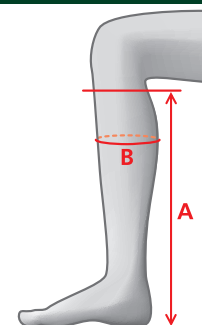

MEASUREMENTS – RICHMOND HIGH RIDER Men's

Regular – Regular			Long – Regular			Long – Wide		
Size	A	B	Size	A	B	Size	A	B
42	46	37-39	42	48	36-38	42	47	40-42
43	47	37-39	43	49	36-38	43	48	40-42
44	47	38-40	44	49	37-39	44	49	41-43
45	48	39-41	45	50	38-40	45	50	42-44
46	48	40-42	46	50	39-41	46	50	43-45