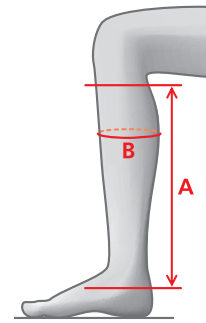

MEASUREMENTS – RICHMOND HIGH RIDER Men's

Regular – Regular			Long – Regular			Long – Wide		
Size	A	B	Size	A	B	Size	A	B
42	46	37-39	42	48	36-38	42	47	40-42
43	47	37-39	43	49	36-38	43	48	40-42
44	47	38-40	44	49	37-39	44	49	41-43
45	48	39-41	45	50	38-40	45	50	42-44
46	48	40-42	46	50	39-41	46	50	43-45

SIZE CHARTS - FOOTWEAR

MEASUREMENTS – VICTORIA HIGH RIDER

Regular – Regular			Regular – Plus			Regular – Narrow			Short – Regular		
Size	A	B	Size	A	B	Size	A	B	Size	A	B
36	43	32-34	37	45	36-38	36	46	31-33	37	41	35-37
37	45	34-36	38	46	37-39	37	47	32-34	38	42	36-38
38	46	35-37	39	47	38-40	38	47	32-34	39	43	36-38
39	47	36-38	40	47	39-41	39	48	33-35	40	43	37-39
40	47	37-39	41	47	40-42	40	49	34-36	41	43	38-40
41	47	38-40	42	48	41-43	41	49	35-37			
42	48	39-41									
43	48	40-42									

MEASUREMENTS – FOREST HIGHLANDER

Regular			Regular – Wide		
Size	A	B	Size	A	B
36	41	33-36	36	41	37-40
37	42	34-37	37	42	38-41
38	43	35-38	38	43	39-42
39	43	36-39	39	43	40-43
40	44	37-40	40	44	41-44
41	44	38-41	41	44	42-45
42	45	39-42	42	45	43-46

MEASUREMENTS – CARBON LEGGINGS

Size	A	B
S	40	34-36
S/W	38	38-40
M	42	35-37
M/W	40	39-41
L	44	36-38
L/W	42	40-42
M/L	45	34-36
L/L	47	35-37

MEASUREMENTS – EXCELLENCE LEGGINGS

Size	A	B
S	40	34-36
S/W	38	38-40
M	42	35-37
M/W	40	39-41
L	44	36-38
L/W	42	40-42
M/L	45	34-36
L/L	47	35-37