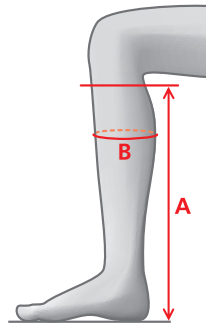

MEASUREMENTS – RICHMOND HIGH RIDER Women's Tall Boot

Regular – Regular			Regular – Plus			Short – Regular			Regular – Wide			Long – Regular		
Size	A	B	Size	A	B	Size	A	B	Size	A	B	Size	A	B
36	42	32-34	37	44	36-38	37	41	35-37	37	44	40-42	38	47	34-36
37	44	34-36	38	45	37-39	38	42	36-38	38	45	41-43	39	48	35-37
38	45	35-37	39	46	38-40	39	43	36-38	39	45	41-43	40	48	36-38
39	46	36-38	40	46	39-41	40	43	37-39	40	46	42-44	41	49	37-39
40	46	37-39	41	46	40-42	41	43	38-40	41	46	42-44	42	49	38-40
41	46	38-40	42	47	41-43				42	49	42-44	43	50	39-41
42	47	39-41												
43	47	40-42												

MEASUREMENTS – RICHMOND HIGH RIDER Men's

Regular – Regular			Long – Regular			Long – Wide		
Size	A	B	Size	A	B	Size	A	B
42	46	37-39	42	48	36-38	42	47	40-42
43	47	37-39	43	49	36-38	43	48	40-42
44	47	38-40	44	49	37-39	44	49	41-43
45	48	39-41	45	50	38-40	45	50	42-44
46	48	40-42	46	50	39-41	46	50	43-45

SIZE CHARTS - FOOTWEAR

MEASUREMENTS – VICTORIA HIGH RIDER

Regular – Regular			Regular – Plus			Regular – Narrow			Short – Regular		
Size	A	B	Size	A	B	Size	A	B	Size	A	B
36	43	32-34	37	45	36-38	36	46	31-33	37	41	35-37
37	45	34-36	38	46	37-39	37	47	32-34	38	42	36-38
38	46	35-37	39	47	38-40	38	47	32-34	39	43	36-38
39	47	36-38	40	47	39-41	39	48	33-35	40	43	37-39
40	47	37-39	41	47	40-42	40	49	34-36	41	43	38-40
41	47	38-40	42	48	41-43	41	49	35-37			
42	48	39-41									
43	48	40-42									