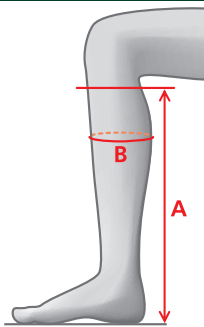

SIZE CHARTS - FOOTWEAR

MEASUREMENTS – XENITH LEGGINGS

Size	A	B
S	40	34-37
S/W	38	38-41
M	42	35-38
M/W	40	39-42
L	44	36-39
L/W	42	40-43
M/L	45	34-37
L/L	47	35-38

MEASUREMENTS – INSIGNIA LEGGINGS

Size	A	B
S	40	34-37
S/W	38	37-40
M	42	35-38
M/W	40	38-41
L	44	36-39
L/W	42	39-42
M/L	46	33-36
L/L	47	34-37

MEASUREMENTS – XCELLSIOR LEGGINGS

Size	A	B
S	40	32-36
S/W	38	35-39
M	42	33-37
M/W	40	36-40
L	44	34-38
L/W	42	37-41
M/L	46	32-36
L/L	47	33-37

MEASUREMENTS – SOFT RIDER LEGGINGS

Size	A	B
XXS	35	30-35
XS	36	32-37
S	37	34-39
S/W	37	37-42
M	39	35-40
L	40	37-42
XL	42	38-43
XXL	43	40-45

SIZE CHARTS - FOOTWEAR

MEASUREMENTS – RICHMOND YOUNG HIGH RIDER

Regular – Regular

Size	A	B
35	36	27-28
36	38	29-30
37	39	30-31
38	40	32-33
39	42	33-34

MEASUREMENTS – VENICE YOUNG HIGH RIDER

Regular – Regular (Double Size)

Size	A	B
35/36	38	29-30
36/37	40	30-31
37/38	42	31-32
38/39	42	32-33
39/40	43	33-34

MEASUREMENTS – FIRENZE YOUNG HIGH RIDER

Regular – Regular (Double Size)

Size	A	B
35/36	38	29-30
36/37	40	30-31
37/38	42	31-32
38/39	42	32-33
39/40	43	33-34