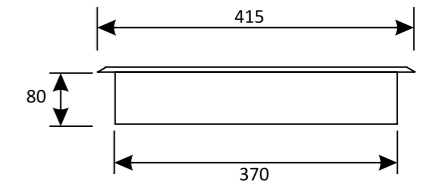

*Ultra-flat luminaire for installation inside wall and ceiling in interior and exterior surrounding, with decorative stainless steel ring, straight-beam diffusor design, multi-use insert casing, luminaire body IP 65, maintenance without tools*

### Merkmale

- Grundelement aus ABS
- Dekorelement aus rostfreiem Edelstahl
- Diffusor aus selbstverlöschendem, stoßfestem PP 1005
- Diffusorfarbe Weiss
- 2 Kabelein- bzw. -abgänge für Reihenverdrahtung
- geeignet für alle Arten Hohlwand- bzw. Massivoberflächen
- Einbautiefe nur 80mm

### Features

- corpus made of ABS
- decor element made of stainless steel
- diffusor in self-extinguish, shock-proof PP 1005
- diffusor white
- 2 cable entrances/exits for cascade installation
- suitable for all kinds of false or concrete surfaces
- recess size only 80mm