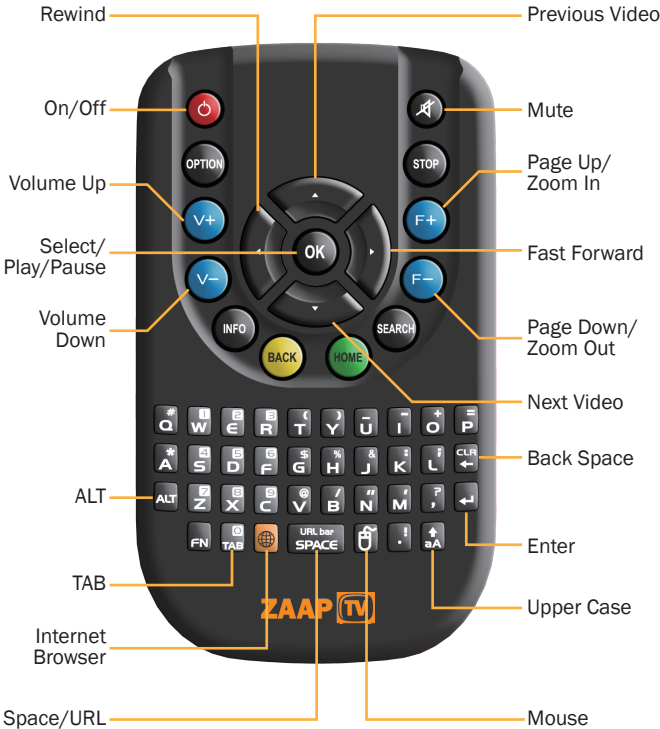

QWERTY Remote - Key Descriptions