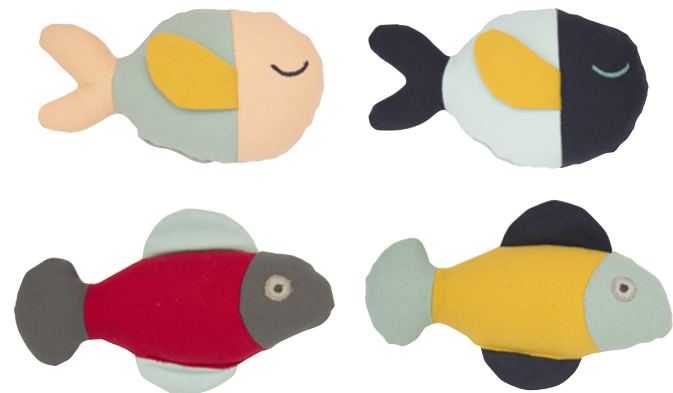

2

1. C0111 Elephants Linen with Rattle Assorted | 2. C0116 Fish Rattle Canvas Assorted