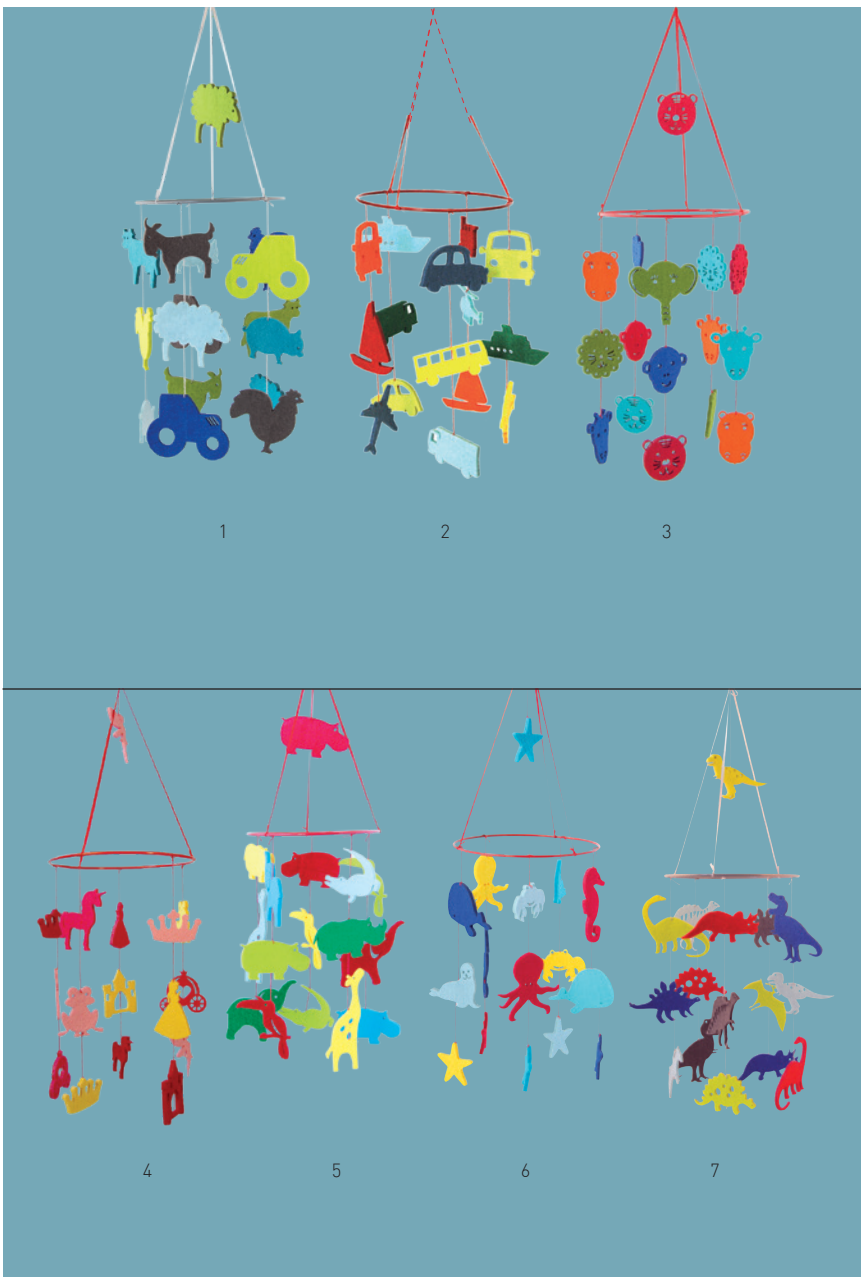

1. **R0401** Felt Wall Hanger Underwater
2. **R0402** Felt Wall Hanger Cosmos
3. **R0403** Felt Wall Hanger Wonder World