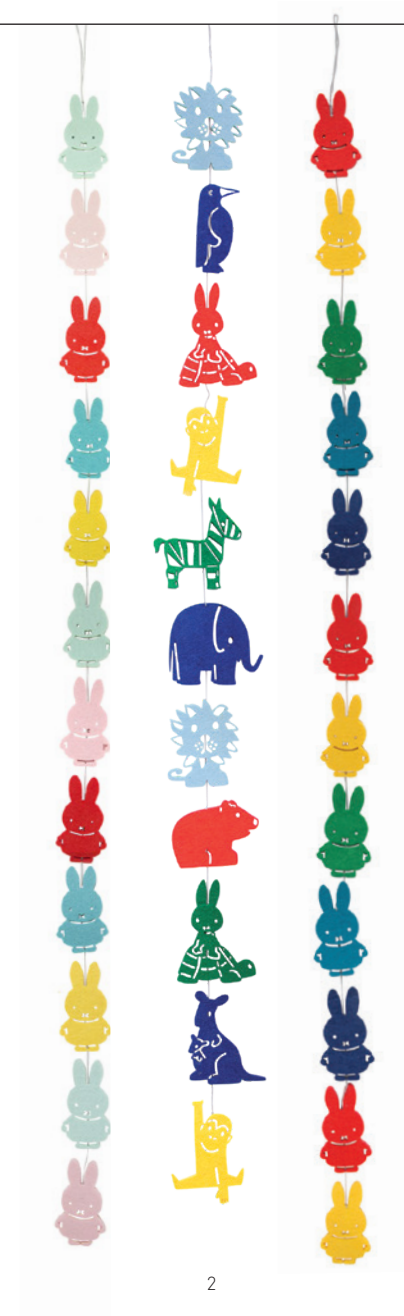

1. **MCAB6** Miffy Coatrack Airplane Blue | 2. **MCACP6** Miffy Coatrack Airplane Coral Pink
 3. **MCAGG6** Miffy Coatrack Airplane Grey Green | 4. **MCAMG6** Miffy Coatrack Airplane Mint
 Green | 5. **N0202** Miffy Coatrack Airplane Black | 6. **N0201** Miffy Coatrack Airplane White
 7. **MSC12** Miffy Single Coatrack Assorted | 8. **MSCZ12** Miffy Single Coatrack Zoo