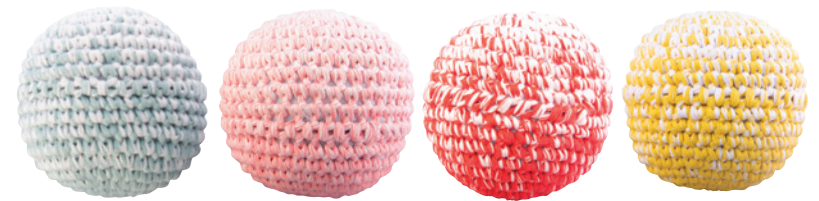

1

2

3

4

6cm *beep!*