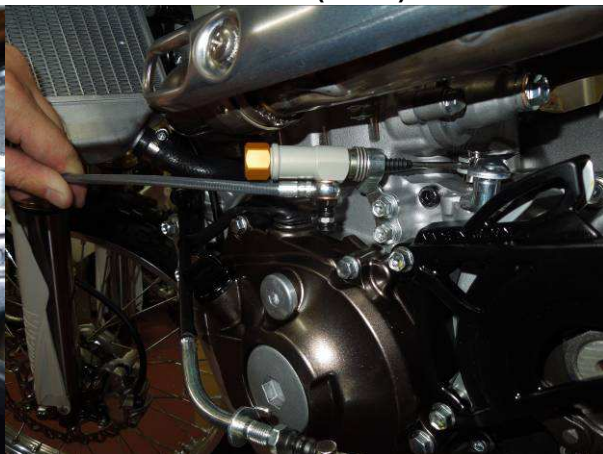

Yamaha YZ 250 F (2014)

2100302

Gustav Magenwirth GmbH & Co. KG | Stuttgarter Straße 48 | D-72574 Bad Urach | powersports@magura.de

MAGURA

THE PASSION PEOPLE
www.magura.com