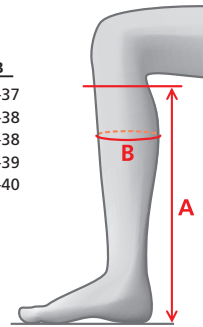

Regular – Regular

Size	A	B
36	42	32-34
37	44	34-36
38	45	35-37
39	46	36-38
40	46	37-39
41	46	38-40
42	47	39-41
43	47	40-42

Regular – Plus

Size	A	B
37	44	36-38
38	45	37-39
39	46	38-40
40	46	39-41
41	46	40-42
42	47	41-43

Regular – Narrow

Size	A	B
36	45	31-34
37	46	32-35
38	46	32-35
39	47	33-36
40	48	34-37
41	49	35-38

Short – Regular

Size	A	B
37	41	35-37
38	42	36-38
39	43	36-38
40	43	37-39
41	43	38-40

Mens version

42	47	36-38
43	47	37-39
44	47	38-40
45	48	39-41
46	48	40-42

MEASUREMENTS – VICTORIA HIGH RIDER

Regular – Regular

Size	A	B
36	43	32-34
37	45	34-36
38	46	35-37
39	47	36-38
40	47	37-39
41	47	38-40
42	48	39-41
43	48	40-42

Regular – Plus

Size	A	B
37	45	36-38
38	46	37-39
39	47	38-40
40	47	39-41
41	47	40-42
42	48	41-43

MEASUREMENTS – SILHOUETTE LEGGINGS

Size	A	B
S	40	34-37
S/W	38	37-40
M	42	35-38
M/W	40	38-41
L	44	36-39
L/W	42	39-42
M/L	46	34-37
L/L	47	34-37

MEASUREMENTS – SOFT RIDER LEGGINGS

Size	A	B
XXS	35	30-35
XS	36	32-37
S	37	34-39
S/W	37	37-42
M	39	35-40
L	40	37-42
XL	42	38-43
XXL	43	40-45