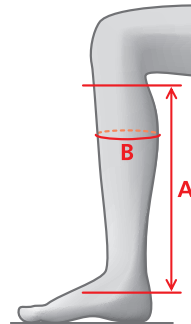

MEASUREMENTS – VICTORIA HIGH RIDER

Regular – Regular

Size	A	B
36	43	32-34
37	45	34-36
38	46	35-37
39	47	36-38
40	47	37-39
41	47	38-40
42	48	39-41
43	48	40-42

Regular – Plus

Size	A	B
37	45	36-38
38	46	37-39
39	47	38-40
40	47	39-41
41	47	40-42
42	48	41-43

Regular – Narrow

Size	A	B
36	46	31-33
37	47	32-34
38	47	32-34
39	48	33-35
40	49	34-36
41	49	35-37

Short – Regular

Size	A	B
37	41	35-37
38	42	36-38
39	43	36-38
40	43	37-39
41	43	38-40

SIZE CHARTS - FOOTWEAR

MEASUREMENTS – SILHOUETTE LEGGINGS

Size	A	B
S	40	34-37
S/W	38	37-40
M	42	35-38
M/W	40	38-41
L	44	36-39
L/W	42	39-42
M/L	46	34-37
L/L	47	34-37

MEASUREMENTS – SOFT RIDER LEGGINGS

Size	A	B
XXS	35	30-35
XS	36	32-37
S	37	34-39
S/W	37	37-42
M	39	35-40
L	40	37-42
XL	42	38-43
XXL	43	40-45

MEASUREMENTS – XCELLSIOR LEGGINGS

Size	A	B
S	40	32-36
S/W	38	35-39
M	42	33-37
M/W	40	36-40
L	44	34-38
L/W	42	37-41
M/L	46	32-36
L/L	47	33-37

MEASUREMENTS – RICHMOND YOUNG HIGH RIDER

Regular – Regular

Size	A	B
35	36	27-28
36	38	29-30
37	39	30-31
38	40	32-33
39	42	33-34