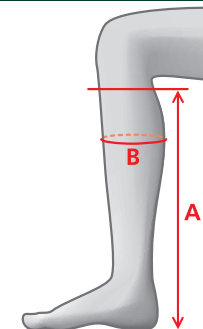

Regular – Narrow

Size	A	B
36	45	31-34
37	46	32-35
38	46	32-35
39	47	33-36
40	48	34-37
41	49	35-38

Short – Regular

Size	A	B
37	41	35-37
38	42	36-38
39	43	36-38
40	43	37-39
41	43	38-40

Mens version

42	47	36-38
43	47	37-39
44	47	38-40
45	48	39-41
46	48	40-42

MEASUREMENTS – VICTORIA HIGH RIDER

Regular – Regular

Size	A	B
36	43	32-34
37	45	34-36
38	46	35-37
39	47	36-38
40	47	37-39
41	47	38-40
42	48	39-41
43	48	40-42

Regular – Plus

Size	A	B
37	45	36-38
38	46	37-39
39	47	38-40
40	47	39-41
41	47	40-42
42	48	41-43

Regular – Narrow

Size	A	B
36	46	31-33
37	47	32-34
38	47	32-34
39	48	33-35
40	49	34-36
41	49	35-37

Short – Regular

Size	A	B
37	41	35-37
38	42	36-38
39	43	36-38
40	43	37-39
41	43	38-40

SIZE CHARTS - FOOTWEAR

MEASUREMENTS – SILHOUETTE LEGGINGS

Size	A	B
S	40	34-37
S/W	38	37-40
M	42	35-38
M/W	40	38-41
L	44	36-39
L/W	42	39-42
M/L	46	34-37
L/L	47	34-37

MEASUREMENTS – SOFT RIDER LEGGINGS

Size	A	B
XXS	35	30-35
XS	36	32-37
S	37	34-39
S/W	37	37-42
M	39	35-40
L	40	37-42
XL	42	38-43
XXL	43	40-45