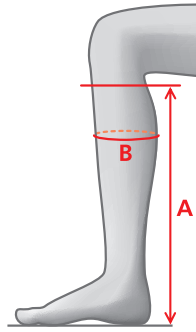

MEASUREMENTS – SILHOUETTE LEGGINGS

Size	A	B
S	40	34-37
S/W	38	37-40
M	42	35-38
M/W	40	38-41
L	44	36-39
L/W	42	39-42
M/L	46	34-37
L/L	47	34-37

MEASUREMENTS – SOFT RIDER LEGGINGS

Size	A	B
XXS	35	30-35
XS	36	32-37
S	37	34-39
S/W	37	37-42
M	39	35-40
L	40	37-42
XL	42	38-43
XXL	43	40-45

MEASUREMENTS – XCELLSIOR LEGGINGS

Size	A	B
S	40	32-36
S/W	38	35-39
M	42	33-37
M/W	40	36-40
L	44	34-38
L/W	42	37-41
M/L	46	32-36
L/L	47	33-37

MEASUREMENTS – RICHMOND YOUNG HIGH RIDER

Regular – Regular

Size	A	B
35	36	27-28
36	38	29-30
37	39	30-31
38	40	32-33
39	42	33-34

SIZE CHARTS - FOOTWEAR

MEASUREMENTS – FIRENZE YOUNG HIGH RIDER

Regular – Regular (Double Size)

Size	A	B
35/36	38	29-30
36/37	40	30-31
37/38	42	31-32
38/39	42	32-33
39/40	43	33-34
40/41	44	34-35

MEASUREMENTS – VENICE YOUNG HIGH RIDER

Regular – Regular (Double Size)

Size	A	B
35/36	38	29-30
36/37	40	30-31
37/38	42	31-32
38/39	42	32-33
39/40	43	33-34
40/41	44	34-35

MEASUREMENTS – SOFT RIDER LEGGINGS JR

Size	A	B
JS (8 yrs)	29	24-28
JM (10 yrs)	31	25-29
JL (12 yrs)	33	26-30
JXL (14 yrs)	35	28-32