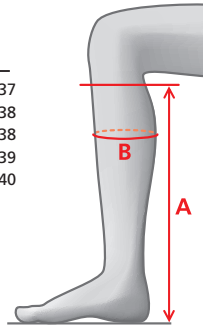

MEASUREMENTS – RICHMOND HIGH RIDER Women's Tall Boot

Regular – Regular			Regular – Plus			Short – Regular			Regular – Wide			Long – Regular		
Size	A	B	Size	A	B	Size	A	B	Size	A	B	Size	A	B
36	42	32-34	37	44	36-38	37	41	35-37	37	44	40-42	38	47	34-36
37	44	34-36	38	45	37-39	38	42	36-38	38	45	41-43	39	48	35-37
38	45	35-37	39	46	38-40	39	43	36-38	39	45	41-43	40	48	36-38
39	46	36-38	40	46	39-41	40	43	37-39	40	46	42-44	41	49	37-39
40	46	37-39	41	46	40-42	41	43	38-40	41	46	42-44	42	49	38-40
41	46	38-40	42	47	41-43							43	50	39-41
42	47	39-41												
43	47	40-42												

SIZE CHARTS - FOOTWEAR

MEASUREMENTS – FIRENZE HIGH RIDER

Regular – Regular

Size	A	B
36	42	32-34
37	44	34-36
38	45	35-37
39	46	36-38
40	46	37-39
41	46	38-40
42	47	39-41
43	47	40-42

Regular – Plus

Size	A	B
37	44	36-38
38	45	37-39
39	46	38-40
40	46	39-41
41	46	40-42
42	47	41-43

Regular – Narrow

Size	A	B
36	45	31-34
37	46	32-35
38	46	32-35
39	47	33-36
40	48	34-37
41	49	35-38

Short – Regular

Size	A	B
37	41	35-37
38	42	36-38
39	43	36-38
40	43	37-39
41	43	38-40

Mens version

42	47	36-38
43	47	37-39
44	47	38-40
45	48	39-41
46	48	40-42

Short – Regular

Size	A	B
36	40	35-38
37	41	36-39
38	42	37-40
39	43	37-40
40	43	38-41
41	43	39-42

Mens version

Size	A	B
42	47	37-40
43	47	38-41
44	47	39-42
45	48	40-43
46	48	41-44

MEASUREMENTS – VENICE HIGH RIDER