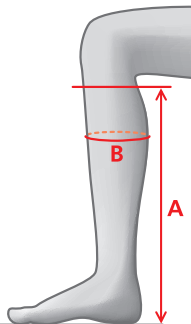

MEASUREMENTS – SILHOUETTE LEGGINGS

Size	A	B
S	40	34-37
S/W	38	37-40
M	42	35-38
M/W	40	38-41
L	44	36-39
L/W	42	39-42
M/L	46	34-37
L/L	47	34-37

MEASUREMENTS – SOFT RIDER LEGGINGS

Size	A	B
XXS	35	30-35
XS	36	32-37
S	37	34-39
S/W	37	37-42
M	39	35-40
L	40	37-42
XL	42	38-43
XXL	43	40-45

MEASUREMENTS – XCELLSIOR LEGGINGS

Size	A	B
S	40	32-36
S/W	38	35-39
M	42	33-37
M/W	40	36-40
L	44	34-38
L/W	42	37-41
M/L	46	32-36
L/L	47	33-37

MEASUREMENTS – RICHMOND YOUNG HIGH RIDER

Regular – Regular

Size	A	B
35	36	27-28
36	38	29-30
37	39	30-31
38	40	32-33
39	42	33-34

SIZE CHARTS - FOOTWEAR

MEASUREMENTS – FIRENZE YOUNG HIGH RIDER

Regular – Regular (Double Size)

Size	A	B
35/36	38	29-30
36/37	40	30-31
37/38	42	31-32
38/39	42	32-33
39/40	43	33-34
40/41	44	34-35

MEASUREMENTS – VENICE YOUNG HIGH RIDER

Regular – Regular (Double Size)

Size	A	B
35/36	38	29-30
36/37	40	30-31
37/38	42	31-32
38/39	42	32-33
39/40	43	33-34
40/41	44	34-35

MEASUREMENTS – SOFT RIDER LEGGINGS JR

Size	A	B
JS (8 yrs)	29	24-28
JM (10 yrs)	31	25-29
JL (12 yrs)	33	26-30
JXL (14 yrs)	35	28-32