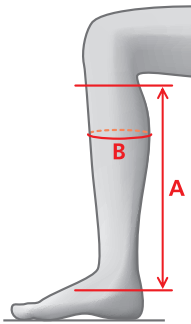

Regular – Narrow

Size	A	B
36	46	31-33
37	47	32-34
38	47	32-34
39	48	33-35
40	49	34-36
41	49	35-37

Short – Regular

Size	A	B
37	41	35-37
38	42	36-38
39	43	36-38
40	43	37-39
41	43	38-40

SIZE CHARTS - FOOTWEAR

MEASUREMENTS – SILHOUETTE LEGGINGS

Size	A	B
S	40	34-37
S/W	38	37-40
M	42	35-38
M/W	40	38-41
L	44	36-39
L/W	42	39-42
M/L	46	34-37
L/L	47	34-37

MEASUREMENTS – SOFT RIDER LEGGINGS

Size	A	B
XXS	35	30-35
XS	36	32-37
S	37	34-39
S/W	37	37-42
M	39	35-40
L	40	37-42
XL	42	38-43
XXL	43	40-45

MEASUREMENTS – XCELLSIOR LEGGINGS

Size	A	B
S	40	32-36
S/W	38	35-39
M	42	33-37
M/W	40	36-40
L	44	34-38
L/W	42	37-41
M/L	46	32-36
L/L	47	33-37

MEASUREMENTS – RICHMOND YOUNG HIGH RIDER

Regular – Regular

Size	A	B
35	36	27-28
36	38	29-30
37	39	30-31
38	40	32-33
39	42	33-34