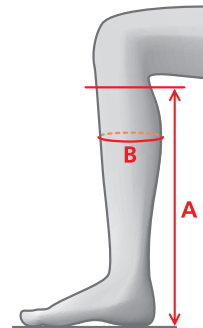

Regular – Narrow

Size	A	B
36	45	31-34
37	46	32-35
38	46	32-35
39	47	33-36
40	48	34-37
41	49	35-38

Short – Regular

Size	A	B
37	41	35-37
38	42	36-38
39	43	36-38
40	43	37-39
41	43	38-40

Mens version

42	47	36-38
43	47	37-39
44	47	38-40
45	48	39-41
46	48	40-42

MEASUREMENTS – TERRA NOVA HIGH RIDER

Regular – Regular

Size	A	B
36	42	33-36
37	44	35-38
38	45	36-39
39	46	37-40
40	46	38-41
41	46	39-42
42	47	40-43
43	47	41-44

Regular – Plus

Size	A	B
37	44	37-40
38	45	38-41
39	46	39-42
40	46	40-43
41	46	41-44
42	47	42-45

Short – Regular

Size	A	B
36	40	35-38
37	41	36-39
38	42	37-40
39	43	37-40
40	43	38-41
41	43	39-42

Mens version

Size	A	B
42	47	37-40
43	47	38-41
44	47	39-42
45	48	40-43
46	48	41-44

MEASUREMENTS – VENICE HIGH RIDER