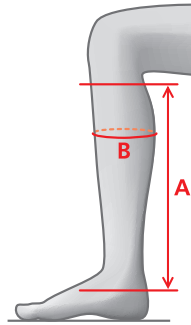

MEASUREMENTS – VICTORIA HIGH RIDER

Regular – Regular

Size	A	B
36	43	32-34
37	45	34-36
38	46	35-37
39	47	36-38
40	47	37-39
41	47	38-40
42	48	39-41
43	48	40-42

Regular – Plus

Size	A	B
37	45	36-38
38	46	37-39
39	47	38-40
40	47	39-41
41	47	40-42
42	48	41-43

Regular – Narrow

Size	A	B
36	46	31-33
37	47	32-34
38	47	32-34
39	48	33-35
40	49	34-36
41	49	35-37

Short – Regular

Size	A	B
37	41	35-37
38	42	36-38
39	43	36-38
40	43	37-39
41	43	38-40

SIZE CHARTS - FOOTWEAR

MEASUREMENTS – SILHOUETTE LEGGINGS

Size	A	B
S	40	34-37
S/W	38	37-40
M	42	35-38
M/W	40	38-41
L	44	36-39
L/W	42	39-42
M/L	46	34-37
L/L	47	34-37

MEASUREMENTS – SOFT RIDER LEGGINGS

Size	A	B
XXS	35	30-35
XS	36	32-37
S	37	34-39
S/W	37	37-42
M	39	35-40
L	40	37-42
XL	42	38-43
XXL	43	40-45

MEASUREMENTS – XCELLSIOR LEGGINGS

Size	A	B
S	40	32-36
S/W	38	35-39
M	42	33-37
M/W	40	36-40
L	44	34-38
L/W	42	37-41
M/L	46	32-36
L/L	47	33-37

MEASUREMENTS – RICHMOND YOUNG HIGH RIDER

Regular – Regular

Size	A	B
35	36	27-28
36	38	29-30
37	39	30-31
38	40	32-33
39	42	33-34