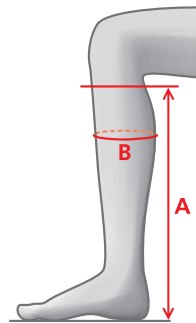

MEASUREMENTS – SILHOUETTE LEGGINGS

Size	A	B
S	40	34-37
S/W	38	37-40
M	42	35-38
M/W	40	38-41
L	44	36-39
L/W	42	39-42
M/L	46	34-37
L/L	47	34-37

MEASUREMENTS – SOFT RIDER LEGGINGS

Size	A	B
XXS	35	30-35
XS	36	32-37
S	37	34-39
S/W	37	37-42
M	39	35-40
L	40	37-42
XL	42	38-43
XXL	43	40-45

MEASUREMENTS – XCELLSIOR LEGGINGS

Size	A	B
S	40	32-36
S/W	38	35-39
M	42	33-37
M/W	40	36-40
L	44	34-38
L/W	42	37-41
M/L	46	32-36
L/L	47	33-37

MEASUREMENTS – RICHMOND YOUNG HIGH RIDER

Regular – Regular

Size	A	B
35	36	27-28
36	38	29-30
37	39	30-31
38	40	32-33
39	42	33-34

SIZE CHARTS - FOOTWEAR

MEASUREMENTS – FIRENZE YOUNG HIGH RIDER

Regular – Regular (Double Size)

Size	A	B
35/36	38	29-30
36/37	40	30-31
37/38	42	31-32
38/39	42	32-33
39/40	43	33-34
40/41	44	34-35

MEASUREMENTS – VENICE YOUNG HIGH RIDER

Regular – Regular (Double Size)

Size	A	B
35/36	38	29-30
36/37	40	30-31
37/38	42	31-32
38/39	42	32-33
39/40	43	33-34
40/41	44	34-35

MEASUREMENTS – SOFT RIDER LEGGINGS JR

Size	A	B
JS (8 yrs)	29	24-28
JM (10 yrs)	31	25-29
JL (12 yrs)	33	26-30
JXL (14 yrs)	35	28-32