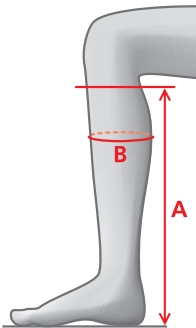

MEASUREMENTS – SILHOUETTE LEGGINGS

Size	A	B
S	40	34-37
S/W	38	37-40
M	42	35-38
M/W	40	38-41
L	44	36-39
L/W	42	39-42
M/L	46	34-37
L/L	47	34-37

MEASUREMENTS – SOFT RIDER LEGGINGS

Size	A	B
XXS	35	30-35
XS	36	32-37
S	37	34-39
S/W	37	37-42
M	39	35-40
L	40	37-42
XL	42	38-43
XXL	43	40-45

MEASUREMENTS – XCELLSIOR LEGGINGS

Size	A	B
S	40	32-36
S/W	38	35-39
M	42	33-37
M/W	40	36-40
L	44	34-38
L/W	42	37-41
M/L	46	32-36
L/L	47	33-37

MEASUREMENTS – RICHMOND YOUNG HIGH RIDER

Regular – Regular

Size	A	B
35	36	27-28
36	38	29-30
37	39	30-31
38	40	32-33
39	42	33-34

SIZE CHARTS - FOOTWEAR

MEASUREMENTS – FIRENZE YOUNG HIGH RIDER

Regular – Regular (Double Size)

Size	A	B
35/36	38	29-30
36/37	40	30-31
37/38	42	31-32
38/39	42	32-33
39/40	43	33-34
40/41	44	34-35

MEASUREMENTS – VENICE YOUNG HIGH RIDER

Regular – Regular (Double Size)

Size	A	B
35/36	38	29-30
36/37	40	30-31
37/38	42	31-32
38/39	42	32-33
39/40	43	33-34
40/41	44	34-35

MEASUREMENTS – SOFT RIDER LEGGINGS JR

Size	A	B
JS (8 yrs)	29	24-28
JM (10 yrs)	31	25-29
JL (12 yrs)	33	26-30
JXL (14 yrs)	35	28-32