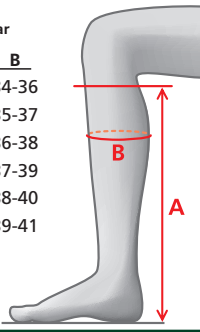

SIZE CHARTS - FOOTWEAR

MEASUREMENTS – SUPREME HIGH RIDER

Long – Narrow			Regular – Regular			Regular – Plus			Regular – Narrow			Short – Regular			Short – Narrow		
Size	A	B	Size	A	B	Size	A	B	Size	A	B	Size	A	B	Size	A	B
36	48	30-33	36	45	32-35	37	47	36-39	36	45	31-34	36	41	34-37	39	43	33-36
37	49	31-34	37	47	34-37	38	48	37-40	37	46	32-35	37	42	35-38	40	44	34-37
38	50	31-34	38	48	35-38	39	49	38-41	38	46	32-35	38	43	36-39	41	44	35-38
39	51	32-35	39	49	36-39	40	49	39-42	39	47	33-36	39	44	36-39	Short - Extra Narrow		
40	51	34-37	40	49	37-40	41	49	40-43	40	48	34-37	40	44	37-40	Size A B		
41	52	35-38	41	49	38-41	42	50	40-43	41	49	35-38	41	44	38-41	36	41	30-33
42	52	36-39	42	50	39-42	Mens version						37	42	31-34			
						43 49 35-38						38	44	31-34			
						44 49 36-39						39	45	32-35			
						45 50 37-40											

MEASUREMENTS – SUPREME EXCLUSIVE LINE

Regular – Regular		
Size	A	B
36	45	32-35
37	47	34-37
38	48	35-38
39	49	36-39
40	49	37-40
41	49	38-41

MEASUREMENTS – RICHMOND HIGH RIDER Men's

Regular – Regular			Long – Regular			Long – Wide		
Size	A	B	Size	A	B	Size	A	B
42	46	37-39	42	48	36-38	42	47	40-42
43	47	37-39	43	49	36-38	43	48	40-42
44	47	38-40	44	49	37-39	44	49	41-43
45	48	39-41	45	50	38-40	45	50	42-44
46	48	40-42	46	50	39-41	46	50	43-45

MEASUREMENTS – RICHMOND HIGH RIDER Women's Tall Boot

Regular – Regular			Regular – Plus			Short – Regular			Regular – Wide			Long – Regular		
Size	A	B	Size	A	B	Size	A	B	Size	A	B	Size	A	B
36	42	32-34	37	44	36-38	37	41	35-37	37	44	40-42	38	47	34-36
37	44	34-36	38	45	37-39	38	42	36-38	38	45	41-43	39	48	35-37
38	45	35-37	39	46	38-40	39	43	36-38	39	45	41-43	40	48	36-38
39	46	36-38	40	46	39-41	40	43	37-39	40	46	42-44	41	49	37-39
40	46	37-39	41	46	40-42	41	43	38-40	41	46	42-44	42	49	38-40
41	46	38-40	42	47	41-43							43	50	39-41
42	47	39-41												
43	47	40-42												