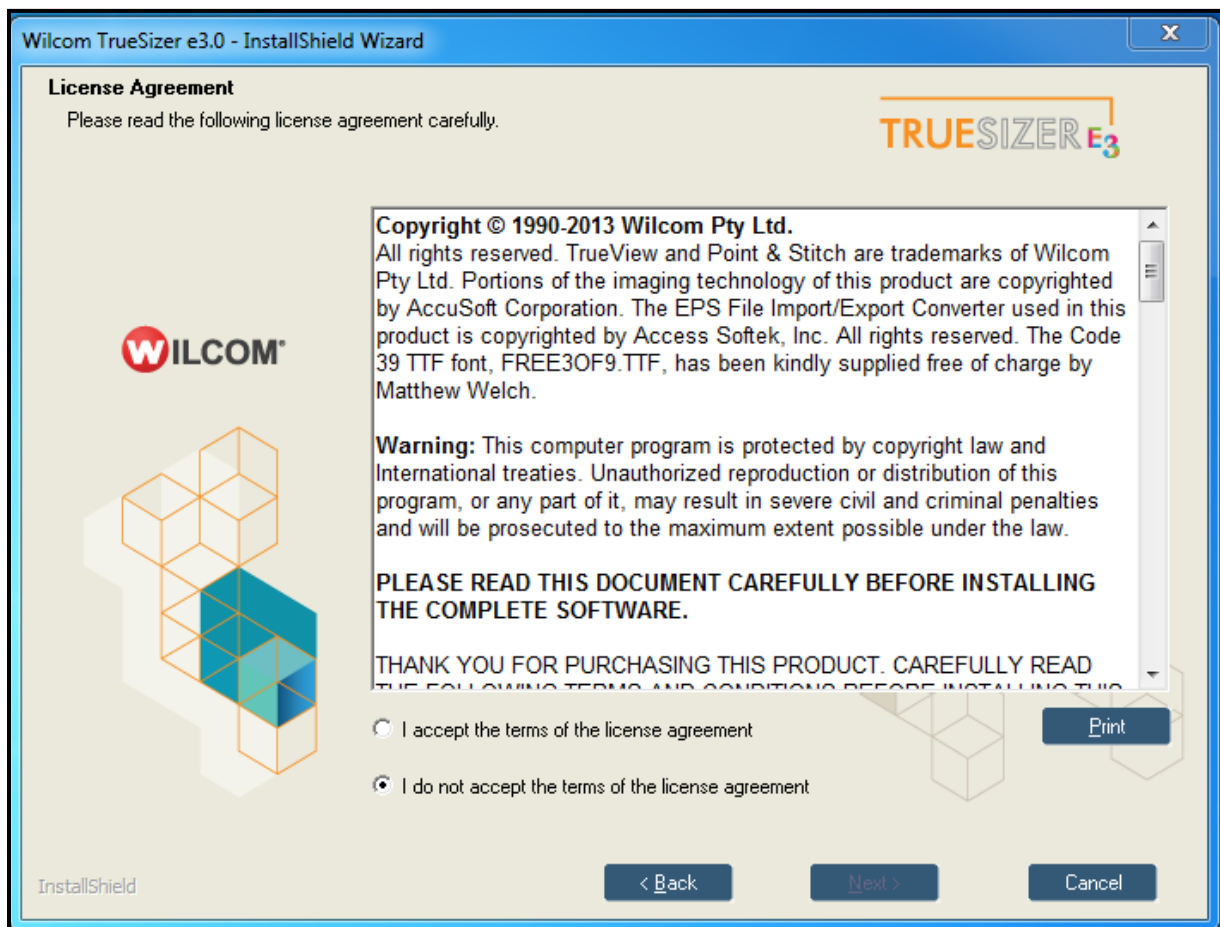

Klicka i rutan "I accept the terms of the licence agreement"
Och sedan på "Next"