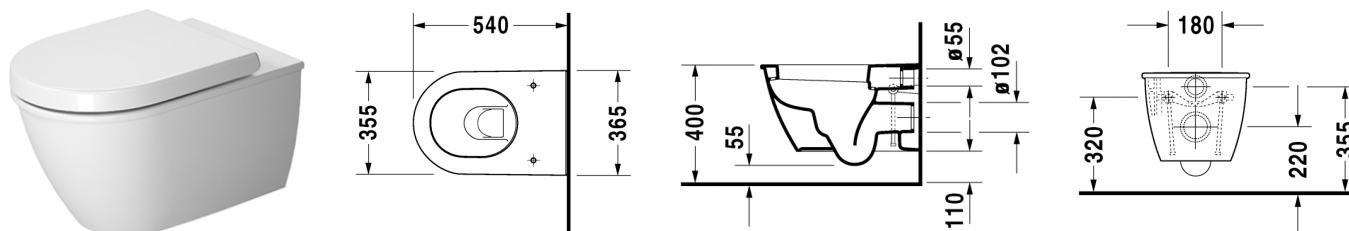

**Toilet wall mounted # 254509..00**

|&lt; 370 mm &gt;|

Darling New

Toilet wall mounted	Dimension	Weight	Order number
washdown model, Durafix included Zusatzinformationen Durafix for invisible fixation is included in delivery			
<b>Colors</b>			
00 White Alpin			
<b>Variant</b>			
◊	370 x 540 mm	23,300 kg	254509..00
<b>Accessories</b>			
Toilet seat and cover	-	2,400 kg	006981
Toilet seat and cover	-	2,700 kg	006989
Fixing	Ø 12 x 180 mm	0,200 kg	006500
Noise reduction gasket	-	0,300 kg	005064