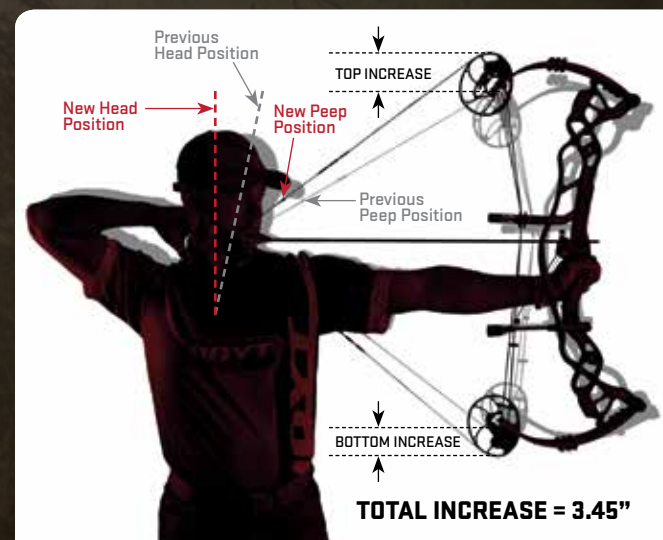

EFFECTIVE STRING POSITION AT FULL DRAW:

Head position is vital to the consistency and accuracy of your shot. Our new UltraFlex Limb and DFX Cam Systems work together to deliver a dramatically broader string angle, an increased full-draw axle-to-axle measurement and a more optimal peep position. These innovations allow a more relaxed, strain-free posture at full draw, and reduce facial contact, string pressure, and eye fatigue at anchor.

The result is a 2016 30.5-inch bow that feels and performs like last year's 34-inch equivalent. Yes, you read that right, your compact tree-stand or ground blind bow will feel and perform like a stable and forgiving 34-inch bow, and your 34-inch bow will perform like a 37-inch target dream bow. If the numbers don't convince you, your experience at full-draw and your tightened arrow groups will.

ULTRAFLEX LIMB SYSTEM

DFX Cam 6 1/2