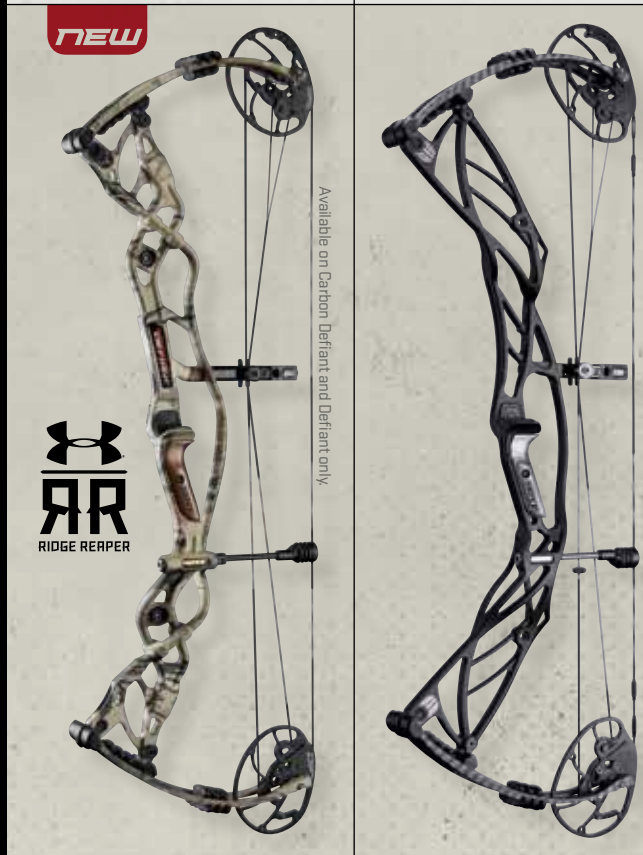

UNDER ARMOUR® RIDGE REAPER™

BLACK OUT

CUSTOM COLOR ACCESSORIES

Hoyt Stealth Shots, AirShox, Shock Rods and Pro Fit Wood Grip accessories are available in 9 different colors to customize your look. Components sold individually, or in a custom 10-piece accessory kit.

ALL STANDARD HUNTING COLOR BOWS ARE SOLD WITH BLACK COMPONENTS. CUSTOM COLOR ACCESSORY KITS SOLD SEPARATELY.