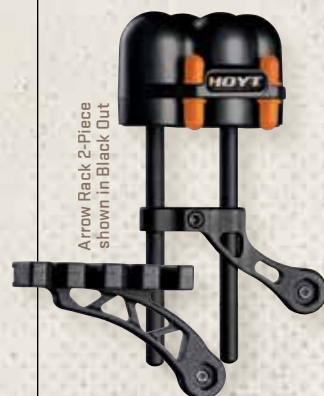

Arrow Rack 2-Piece shown in Black Out

*Shown with orange Shock Rods - sold separately.

*2-Piece quiver available for all 2012 and newer carbon bows and all Hoyt bows with a Hexagon quiver mount. Shorty quivers fit all Hoyt bows with a Hexagon quiver mount. In-Line and Double Gripper models are compatible with all bows.