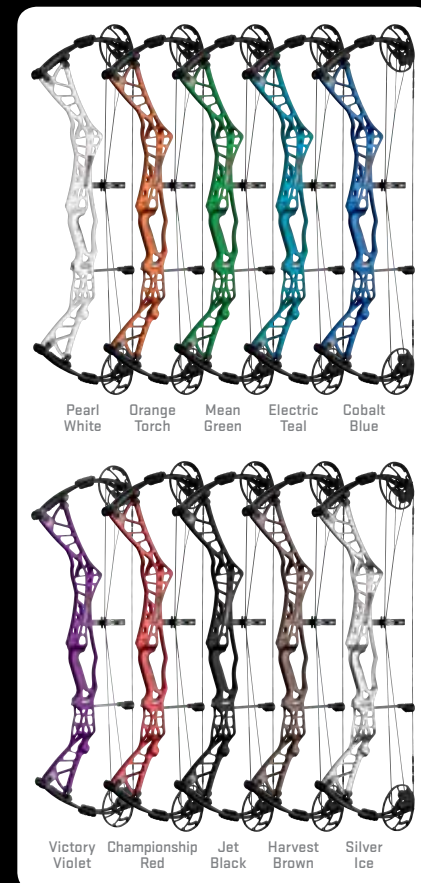

TARGET COLOR OPTIONS
UPCHARGE APPLIES. SEE DEALER FOR DETAILS.

Custom Anodized	Carbon Defiant Series	PowerMax	Ignite and Ruckus	Prodigy Series, GPX and GXK	Formula Excel Pro B	Formula Excel B	Horizon	Excel
Pearl White Paint								
Blue, Black, Red Custom Paint								
Red, Blue, Black White Powdercoat								
Black Out								
Harvest Brown*								
Shred Color Series								

*Aluminum bows in Harvest Brown feature a custom anodized finish. Carbon Defiant Series bows with Harvest Brown feature a custom paint finish.

Bows and accessories manufactured under one or more of the following patent numbers: 5,682,871; 5,720,267; 6,871,643; 6,938,616; 7,574,811; 7,690,372; 7,793,645; 7,793,646; 8,225,778; 9,010,307; 8,079,353; 6,871,643; 7,690,372; 6,789,536; 8,746,219; 8,365,712; 6,035,840
Note: All specifications are derived from models measured in the 70/30 configuration or the largest available configuration. *Estimated speed based on DFX cam performance at 30 inch draw length. *Ruckus FPS shot at 45/26. Ruckus Jr. shot at 29/26. Photo credits: Taylor Larsen, Dean Alberga, John Arman, Red Arrow and Nicole Larson.