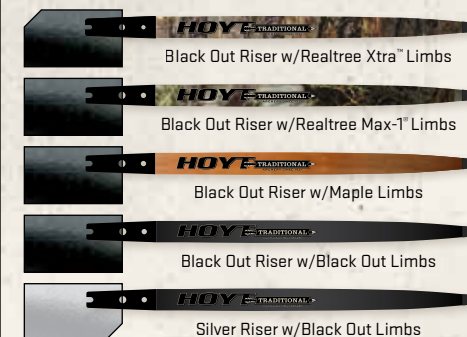

For those diehard hunters looking for the ultimate hunting quiver, this 4-arrow quiver works perfectly with your Hoyt Traditional bow for convenient, compact, and quiet arrow accessibility.

**DORADO BLACK OUT W/MAPLE LIMBS**

Dorado and GameMaster II come standard with a custom, hand-made Flemish string, string leeches, rug rest and side plate, bow stringer and carrying case.

**TRADITIONAL BOW COLOR OPTIONS:**