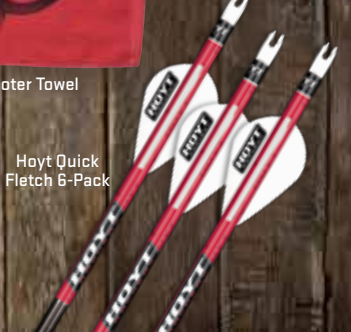

Team Hoyt Backpack

Trad Bow Soft Case

Universal Bow Sling

Recurve Backpack

High Performance Recurve Backpack

Red Team Hoyt Field Quiver

Camo Team Hoyt Field Quiver

Red Team Hoyt Quiver

Camo Team Hoyt Quiver

Hoyt Wrist Sling

Pro Hunter Deluxe Red

Hoyt Red Release Pouch

Hoyt Shooter Towel

Hoyt Archery Wristbands

Hoyt Quick Fletch 6-Pack

All Pro Hunter Wrist Slings Available in 9 Color Options