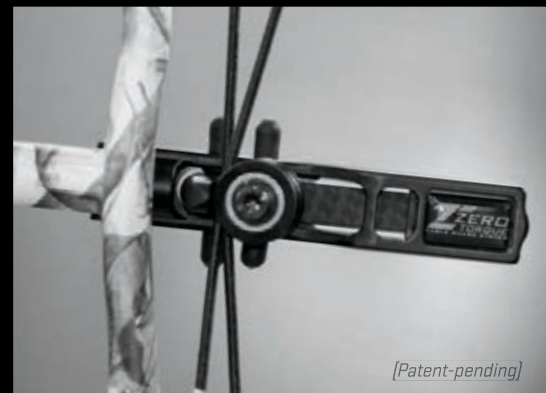

Our Engineering Team has never been busier in our research and development labs bringing inspiration and ideas to life. Our 2015 lineup of bows is proof of this relentless pursuit. Loaded from cam to cam with new, innovative and industry-leading technology such as our patent-pending Zero-Torque Cable Guard System, Offset Riser Technology, Modular Grip System and the fastest bows in the history of Hoyt, 2015 is dedicated to you. Because we know the most serious archers and bowhunters deserve the most serious equipment.

# NOTHING ELSE IS EVEN IN THE SAME LEAGUE.

HOYT'S INDUSTRY-LEADING CARBON BOWS CONTINUE TO BE IN A CLASS ALL THEIR OWN. NOTHING ELSE COMPARES TO THE HIGH-PERFORMANCE, HOLLOW CARBON TUBE DESIGN OF HOYT'S CARBON SERIES BOWS, BECAUSE THERE IS NOTHING ELSE IN THE WORLD LIKE THEM. THEY CONTINUE TO BE A FLAGSHIP PRODUCT NOT ONLY FOR HOYT, BUT FOR THE ENTIRE ARCHERY INDUSTRY. FOR 2015 WE'RE BRINGING MORE INDUSTRY-LEADING ADVANCEMENT AND INNOVATION TO OUR CARBON SERIES WITH OUR NEW ZERO-TORQUE CABLE GUARD SYSTEM EQUIPPED ON OUR NEW CARBON SPYDER ZT SERIES BOWS. NOTHING ELSE COMPARES.