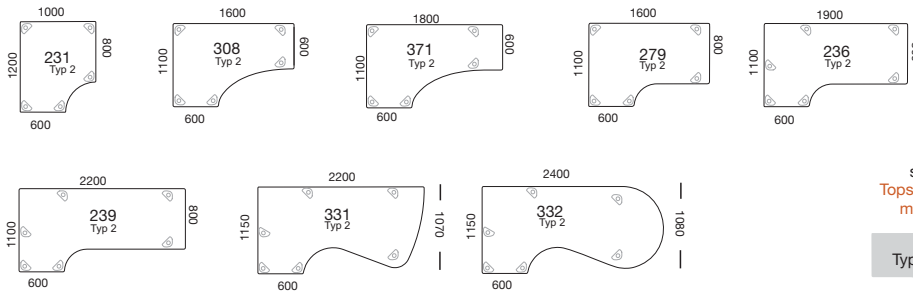

Profile 1 Bevelled open clear lacquered MDF edges. Radius 20 mm the corners. Standard surface: Veneer alt. high-pressure laminate.

Profile 6 Straight edge that follows the tops colour. Standard surface: Veneer alt. high-pressure laminate.

Wheels can be ordered separately for easy mounting on legs with height adjustment 650-800 mm.

**Fristående/kopplade bord / Freestanding/for connection**

**Fristående bord med rundade hörn / Freestanding tables with rounded corners**

**Fristående bord med en inre radie / Freestanding tables with inner radius**

**Hörnbord / Corner tables**

**Kombibord / Combi tables**

**Övriga bord / Other tables**

**Mötesbord / Conference tables**