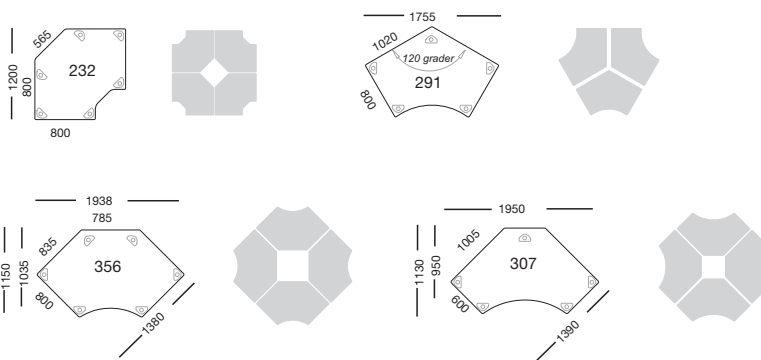

Profile 1 Bevelled open clear lacquered MDF edges. Radius 20 mm the corners. Standard surface: Veneer alt. high-pressure laminate.

Profile 6 Straight edge that follows the tops colour. Standard surface: Veneer alt. high-pressure laminate.

#### Legs

Centro has round metal legs 50 mm with adjustable height adjustment 650-800 mm including top. The legs are painted in black or silver and chrome (chromium III).

Extra high legs, table height 900-920 mm (including top) can be ordered as an option, painted in silver or black lacquer.

Wheels can be ordered separately for easy mounting on legs with height adjustment 650-800 mm.

**Fristående/kopplade bord / Freestanding/for connection**

**Fristående bord med rundade hörn / Freestanding tables with rounded corners**

**Fristående bord med en inre radie / Freestanding tables with inner radius**

**Hörnbord / Corner tables**

**Kombibord / Combi tables**

**Övriga bord / Other tables**

**Mötesbord / Conference tables**