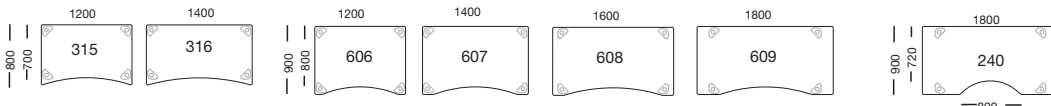

Fristående bord med rundade hörn / Freestanding tables with rounded corners

Fristående bord med en inre radie / Freestanding tables with inner radius