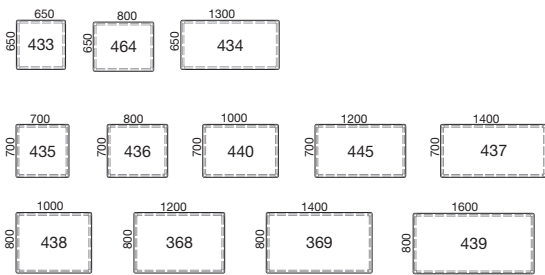

Rektangulära bord / Rectangular tables

Trapetsbord / Trapeze tables

Runda bord / Round tables