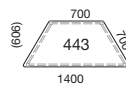

Trapetsbord / Trapeze tables