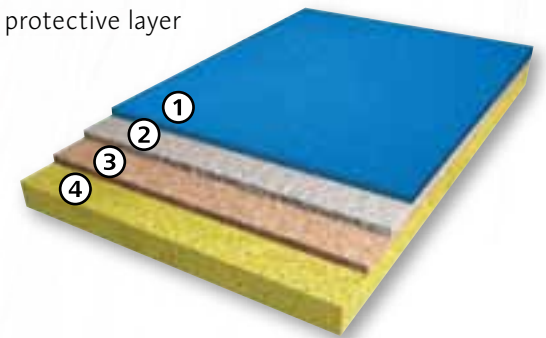

Sand Beach

Santorini Grey

NEW SINCE 2014

CALYPSO FIBREGLASS POOLS

ADVANTAGES OF CALYPSO POOLS

- ▶ Strong construction
- ▶ High quality surface and thermal insulation
- ▶ Monolithic design
- ▶ Easy construction preparation
- ▶ Integrated steps
- ▶ Easy installation

STANDARD COLOURS

Mid Blue Bermuda Blue Sand Aqua Jade Hawaiian Sand

Pool Grey White Emerald Green Red Oxide

RECOMMENDED ACCESSORIES

Item no.	
3BPZ0050	Light set 300 W
3BPZ0015	Connect. Cofies
3BPZ0125	Transformer 300 W
3BTE0111	Control filter + light
3EXX0022	Sand filter 11 m ³ /h
3BTE0072	Chlorinator 4 kg
3BTE0160	Skimmer
3BTE0182	Jet recirculation
3BTZ0002	Sand 25 kg

HIGH QUALITY SURFACE AND THERMAL INSULATION

Inner surface of the pool is coated with a special Aqua-Guard paint. It provides an elegant design, strong protection against UV radiation and strong protection against chemical action. The external surface consists of a layer of hardened polyurethane foam, providing excellent thermal insulation and high strength.

- ① Colour Aqua-Guard with upper protective layer
- ② Layer of vinyl-ester resin
- ③ Reinforcement of fibreglass (lamine glass)
- ④ Thermal insulation (hardened PUR foam)

FIBREGLASS POOLS OLYMP

(length × width × depth)