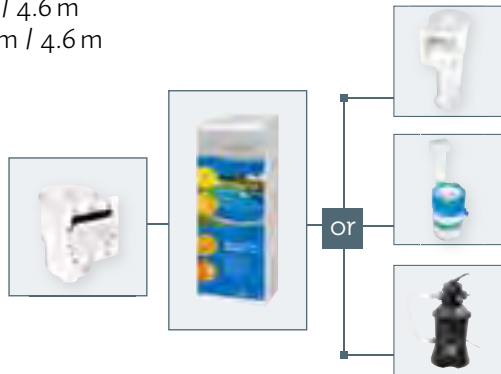

AZURO BASIC SERIES

MODELS: 360, 460

ADVANTAGES OF AZURO BASIC POOLS

- > User friendly packaging - all in one box
- > High quality wall, thickness 0.35 mm
- > Blue LAGOON liner 0.225 mm
- > Above ground pool only

RECOMMENDED ACCESSORIES

- > Skimfilter Azuro 2500 – 12 V
- > Skimfilter Azuro Basic – 12 V
- > Spare cartridge
- > Skimmer + sand filter 5 m³/h
- > Solar cover 3.6 m / 4.6 m
- > Felt underlay 3.6 m / 4.6 m
- > Debris cover 3.6 m / 4.6 m
- > Solar heating 3.6 m²
- > Sand filter Clear 2m³/h

* skimfilter or skimmer can be packed in the box on request