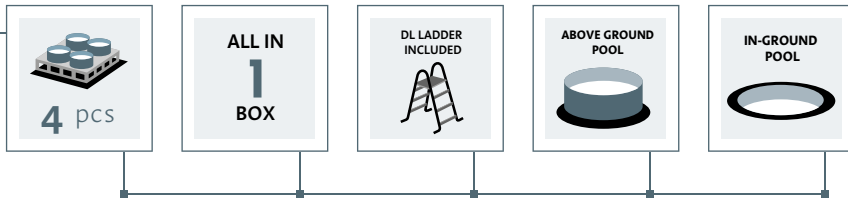

AZURO DE LUXE SERIES

MODEL: **402 DL**

ADVANTAGES OF AZURO DE LUXE POOLS

- > User friendly packaging - all in one box
- > High quality wall with wood colour finish, thickness 0.4 mm
- > Swirl liner 0.25 mm
- > Construction and anticorrosive finish allow an above or in-ground installation

RECOMMENDED ACCESSORIES

- > Skimfilter Azuro 2500 – 12 V
- > Spare cartridge
- > Skimmer
- > Sand filter 5 m³/h
- > Solar cover 4.6 m
- > Felt underlay 4.6 m
- > Debris cover 4.6 m
- > Solar heating 5.4 m²

* skimfilter or skimmer can be packed in the box on request