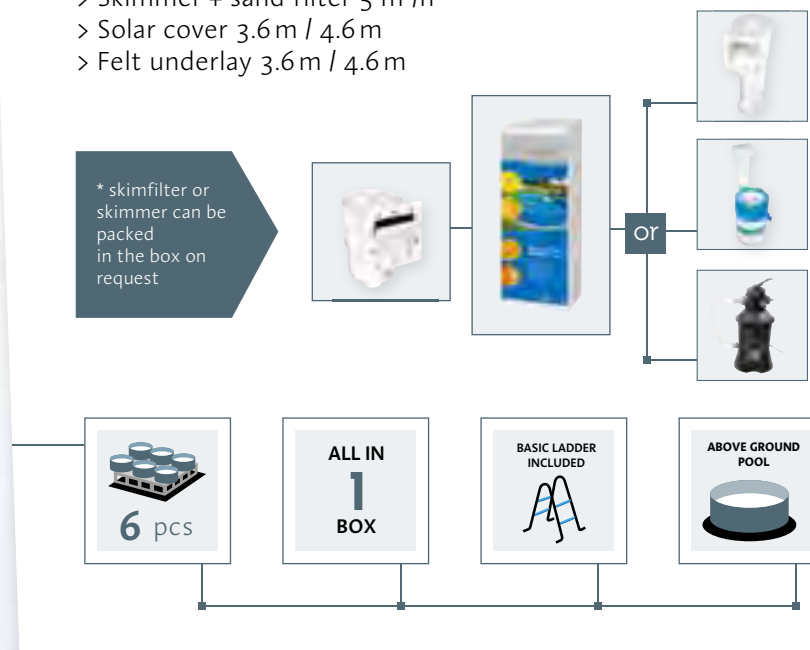

RECOMMENDED ACCESSORIES

- > Skimfilter Azuro 2500 – 12 V
- > Skimfilter Azuro Basic – 12 V
- > Spare cartridge
- > Skimmer + sand filter 5 m³/h
- > Solar cover 3.6 m / 4.6 m
- > Felt underlay 3.6 m / 4.6 m
- > Debris cover 3.6 m / 4.6 m
- > Solar heating 3.6 m²
- > Sand filter Clear 2m³/h