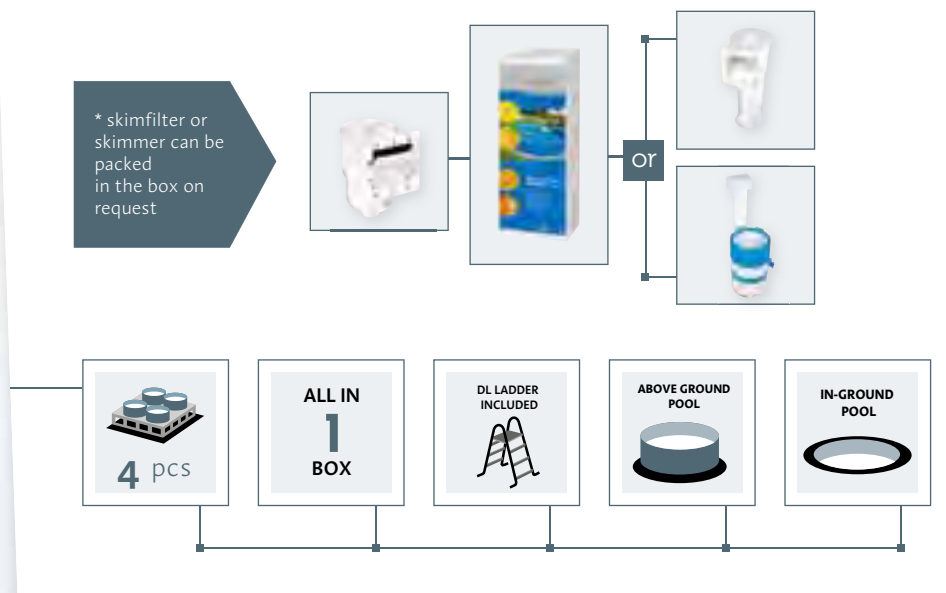

RECOMMENDED ACCESSORIES

- > Skimfilter Azuro 2500 – 12 V
- > Spare cartridge
- > Skimmer
- > Sand filter 5 m³/h
- > Solar cover 4.6 m
- > Felt underlay 4.6 m
- > Debris cover 4.6 m
- > Solar heating 5.4 m²