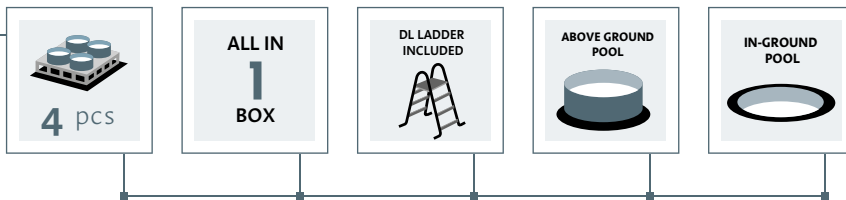

AZURO DE LUXE SERIES

MODEL: **400 DL**

ADVANTAGES OF AZURO DE LUXE POOLS

- > User friendly packaging - all in one box
- > High quality wall with wood colour finish, thickness 0.4 mm
- > Swirl liner 0.25 mm
- > Construction and anticorrosive finish allow an above or in-ground installation

RECOMMENDED ACCESSORIES

- > Skimfilter Azuro 2500 – 12 V
- > Spare cartridge
- > Skimmer
- > Sand filter 5 m³/h
- > Solar cover 3.6 m
- > Felt underlay 3.6 m
- > Debris cover 3.6 m
- > Solar heating 3.6 m²

* skimfilter or skimmer can be packed in the box on request

SPECIFICATIONS

Shape	round
Diameter	3.6 m
Capacity	11 000 l
Weight	66 kg
Package	500 x 360 x 1500 mm
Recomm. filter from	skimfilter 2500 – 12 V sand filter 5 m³/h