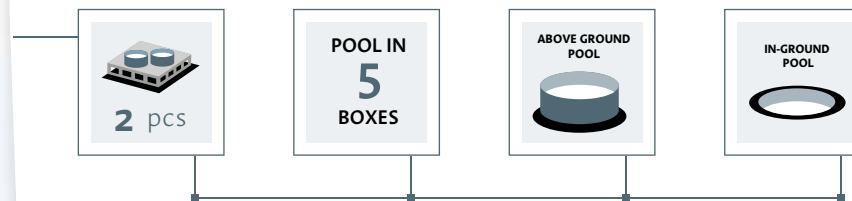

AZURO DE LUXE SERIES

MODEL: **404 DL**

ADVANTAGES OF AZURO DE LUXE POOLS

- > High quality wall with wood colour finish, thickness 0.4 mm
- > Swirl liner 0.425 mm
- > Construction and anticorrosive finish allow an above or in-ground installation

RECOMMENDED ACCESSORIES

- > Ladder
- > Skimmer
- > Sand filter from 7 m³/h
- > Felt underlay (3.7 x 5.5 m)
- > Solar cover (3.7 x 5.5 m)
- > Debris cover (3.7 x 5.5 m)
- > Solar heating 5.4 m²

SPECIFICATIONS

Shape	oval
Height	1.2 m
Diameter	3.7 x 5.5 m
Capacity	21 000 l
Weight	137 kg
Recomm. filter from	7 m³/h