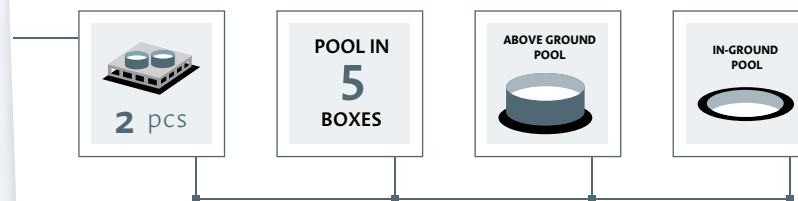

AZURO DE LUXE SERIES

MODEL: **407 DL**

ADVANTAGES OF AZURO DE LUXE POOLS

- > High quality wall with wood colour finish, thickness 0.4 mm
- > Swirl liner 0.425 mm
- > Construction and anticorrosive finish allow an above or in-ground installation

RECOMMENDED ACCESSORIES

- > Ladder
- > Skimmer
- > Sand filter from 9 m³/h
- > Felt underlay (4.6 x 9.1 m)
- > Solar cover (4.6 x 9.1 m)
- > Debris cover (4.6 x 9.1 m)
- > Solar heating 5.4 m²