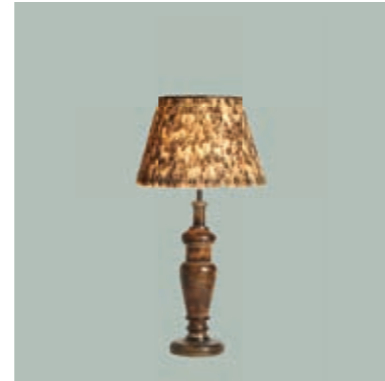

Lamp Base Aspen Wood Vase
Product Code: 68006
Size: H 58 x Ø 17 cm
Price: 590 SEK/piece (2-pack)