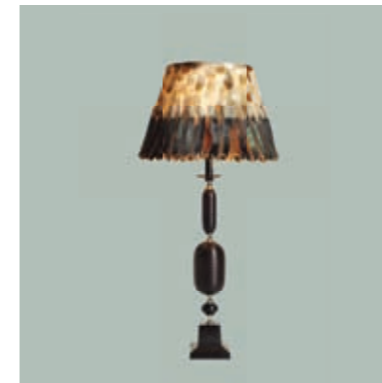

Lamp Base Cricci B
Product Code: 49012
Size: H 65 x W 12 x 12 cm
Price: 490 SEK/piece (2-pack)