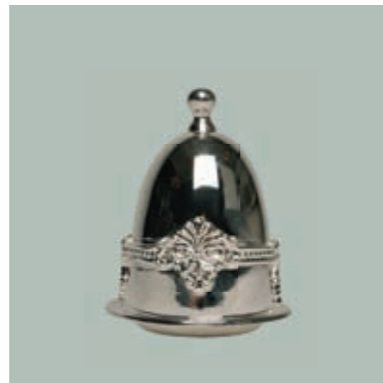

Celebration Champagne Cooler M / L
Product Code M: 90002
Size: M
Product Code L: 90001
Size: L
Price: M 1.220 SEK/piece, L 1.890 SEK/piece
(Sold in sets with M & L, 2-pack)

Celebration Water Jug
Product Code: 90006
Size: H 25 cm
Price: 490 SEK/piece (2-pack)

Celebration Butter Plate
Product Code: 90011
Size: H 8 x W 14 cm
Price: 230 SEK/piece (2-pack)

Celebration Wine Glass
Product Code: 90012
Size: H 18 cm
Price: 190 SEK/piece (6-pack)

Celebration Champagne Glass
Product Code: 90013
Size: H 23 cm
Price: 190 SEK/piece (6-pack)