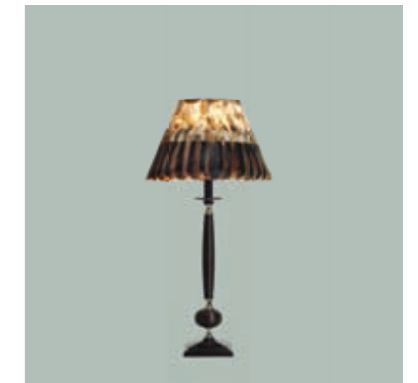

Lamp Base Cricci S
Product Code: 49023
Size: H 48 x W 12 x 12 cm
Price: 390 SEK/piece (2-pack)