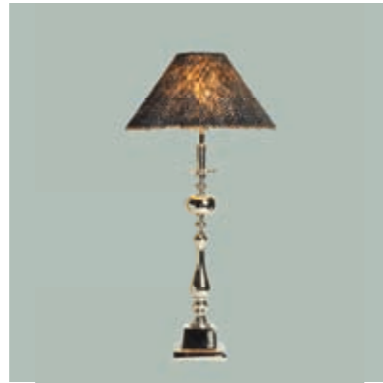

Lamp Base Saturnus Square
Product Code: 46002
Size: H 49 x W 11 x 11 cm
Price: 390 SEK/piece (2-pack)