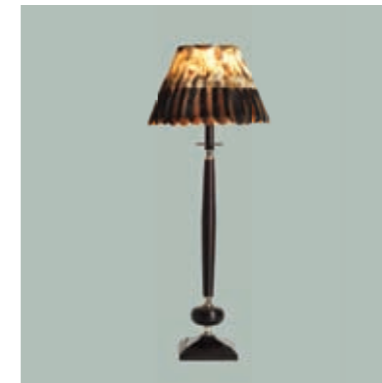

Lamp Base Cricci L
Product Code: 49013
Size: H 67 x W 15 x 15 cm
Price: 490 SEK/piece (2-pack)