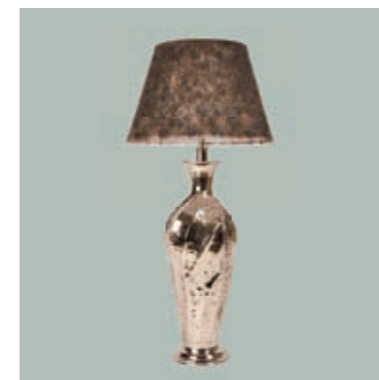

Lamp Base Celebration Gino
Product Code: 88003
Size: H 45 x Ø 17 cm
Price: 470 SEK/piece (2-pack)

Lamp Base Celebration Romo
Product Code: 88002
Size: H 42 x Ø 21 cm
Price: 470 SEK/piece (2-pack)

Lamp Base Celebration Vodkao
Product Code: 800801
Size: H 56 x Ø 16 cm
Price: 490 SEK/piece (2-pack)