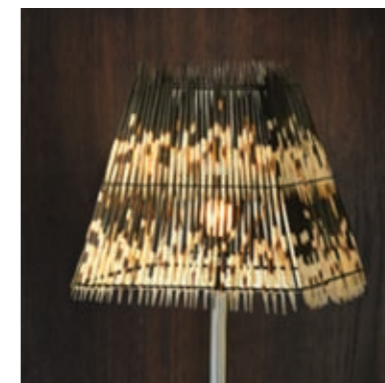

Lamp Shade Porcupine Square L
Product Code: 3021
Size: W 31 x H 41 cm
Price: 1.440 SEK/piece (2-pack)