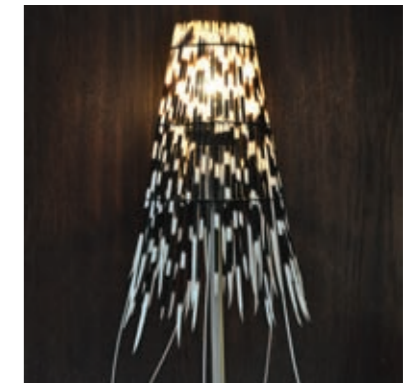

Lamp Shade Porcupine Elegant S / L
Product Code S: 3087
Size S: Ø 13 x H 28 cm
Product Code L: 3020
Size L: Ø 30 x H 35 cm
Price: S 540 SEK, L 800 SEK