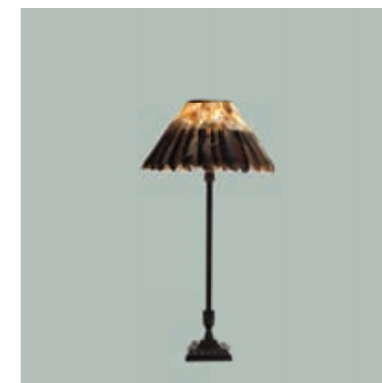

Lamp Base Aspen Brad P. Large
Product Code: 49024
Size: H 50 x W 11 x 11 cm
Price: 390 SEK/piece (2-pack)