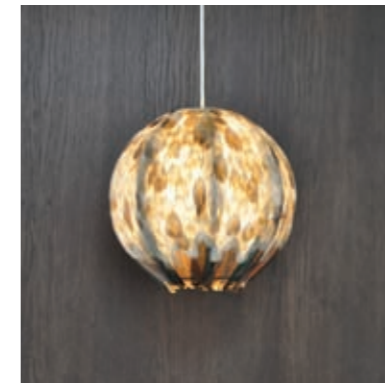

Lamp Shade WAG Ball M TF
Product Code: 3217
Size: Ø 35 cm
Price: 1.890 SEK