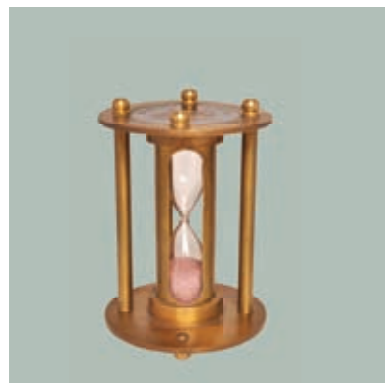

Safari Hourglass

Product Code: 65020
Size: H 12 x Ø 8,6 cm
Price: 150 SEK