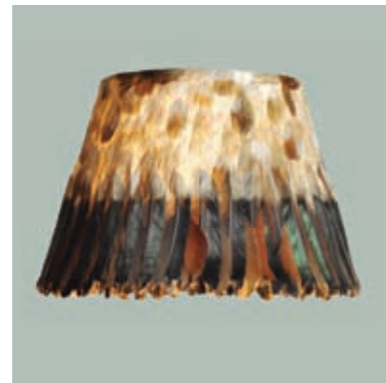

Lamp Shade Wild African Goose L
Product Code: 3005
Size: Ø 40 x H 28 cm
Price: 1.640 SEK/piece (2-pack)