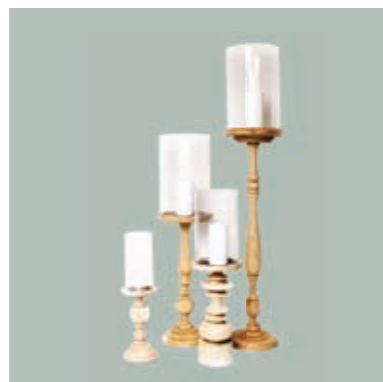

Aspen Candle Holder Colorado

Product Code S: 60015
Size S: Ø 13 x H 46 cm
Product Code M: 60014
Size M: Ø 18 x H 61 cm
Product Code L: 60013
Size L: Ø 21,5 x H 81 cm
Product Code XL: 60012
Size XL: Ø 23 x H 113 cm
Price: S 260 SEK/piece, M 400 SEK/piece, L 470 SEK/piece, XL 660 SEK/piece
(Sold in packs: S x 4 - M x 4 - L x 2 - XL x 2)