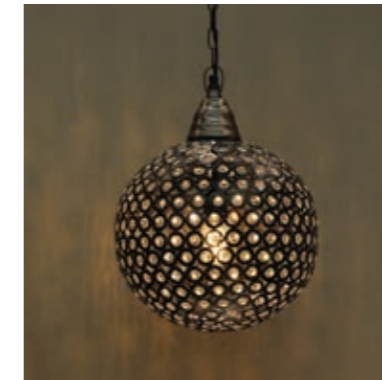

Lamp Shade Small SQ
Size: Ø 20 x H 18,5 cm
Price: 590 SEK

Lamp Shade Cylinder
Size: Ø 50 x H 21 cm
Price: 2.240 SEK

Lamp Shade Window
Size: Ø 222 x H 14 x D 7 cm
Price: 750 SEK

Lamp Shade Ball Large
Size: Ø 50 cm
Price: 2.890 SEK

Lamp Shade Ball Medium
Size: Ø 35 cm
Price: 1.890 SEK

Lamp Gibson Brown Large
 Product Code: 49010
 Size: Ø 40 cm
 Price: 1.850 SEK

Lamp Gibson Brown Small
 Product Code: 49011
 Size: Ø 30 cm
 Price: 1.450 SEK