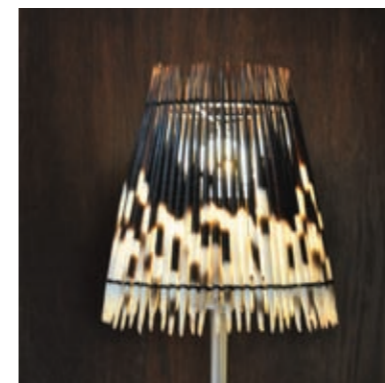

Lamp Shade Porcupine Quill S
Product Code: 3010
Size: Ø 18 x H 19 cm
Price: 540 SEK/piece (2-pack)