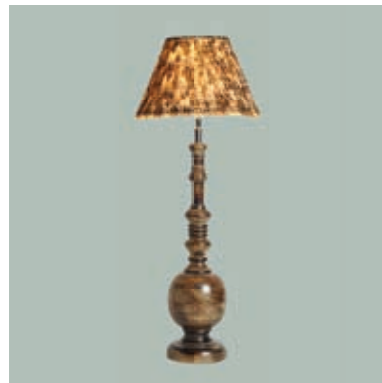

Lamp Base Aspen Wood Bowl
Product Code: 68004
Size: H 64 x Ø 15 cm
Price: 590 SEK/piece (2-pack)