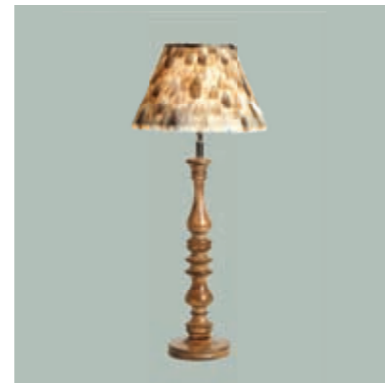

Lamp Base Aspen Wood S
Product Code: 68007
Size: H 56 x Ø 16 cm
Price: 490 SEK/piece (2-pack)