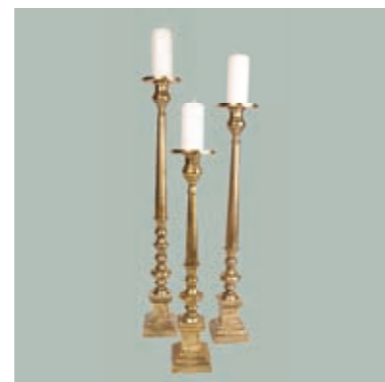

Candle Holder Safari Gold

Product Code S: 60027
Size S: H 67,5 cm
Product Code M: 60026
Size M: H 82 cm
Product Code L: 60025
Size L: H 91 cm
Price: S 520 SEK/piece (4-pack), M 560 SEK/piece (4-pack), L 590 SEK/piece (4-pack)

Crystal Candle Holder Metal

Product Code S: 60020
Size S: H 32 cm
Product Code M: 60019
Size M: H 47 cm
Product Code L: 60018
Size L: H 62 cm
Price: S 240 SEK/piece (4-pack), M 310 SEK/piece (4-pack), L 440 SEK/piece (4-pack)