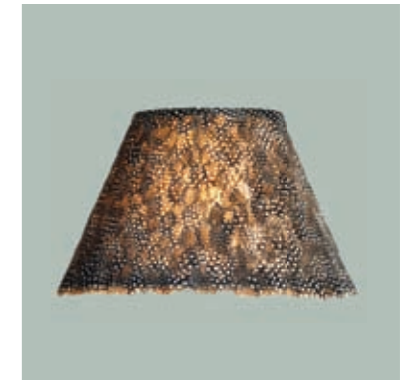

Lamp Base Floor Safari Savannah
Product Code: 49021
Size: W 29 x 29 x 135 cm
Price: 790 SEK/piece (2-pack)

Lamp Shades

Lamp Shades

Lamp Shade Guinea Large
Product Code: 3028
Size: Ø 40 x H 28 cm
Price: 1.640 SEK/piece (2-pack)