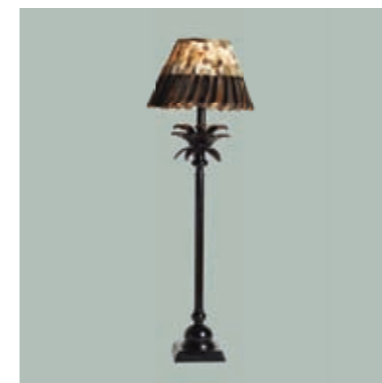

Lamp Base Safari Palmer
Product Code: 49022
Size: H 78 x W 15 x 15 cm
Price: 590 SEK/piece (2-pack)