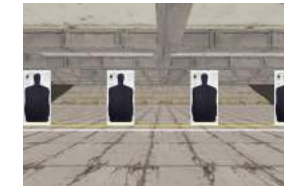

M-RANGE

SKU MR001

The M-Range is a course of fire, qualification training software that allows you to build your own course of fire and train up to four shooters at the same time.