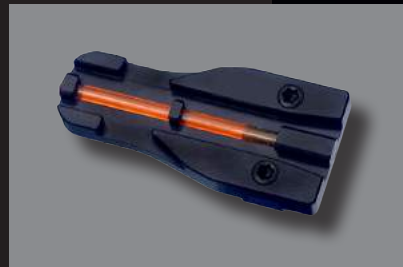

WEBCAM FOR RED LASER

SKU Webcam

Plug and play webcam, Fully supported to work with LASR software and SureStrike Red Laser.